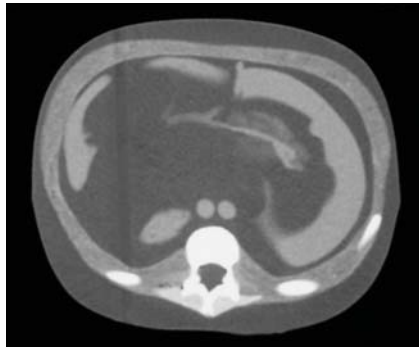

3D Sectional Torso Phantom

Model 600

INCLUDES 12 INTERNAL ORGAN TISSUES

The CIRS Model 600 Anthropomorphic Torso Phantom is designed to provide an accurate simulation of an average torso (22 cm posterior-anterior thickness) for medical imaging and dosimetry applications. The epoxy materials used to fabricate the phantom provide optimal tissue simulation between the Diagnostic and Therapy energy range (40 keV to 20 MeV).

The lower portion of the phantom contains a soft bolus material simulating a mix of 30 percent adipose and 70 percent muscle tissue. Simulated muscle material layers the rib cage and vertebral column. The exterior envelope simulates a mix of 43 percent adipose and 57 percent muscle tissue. Standard phantoms consist of 25 mm thick contiguous sections.

Heart Level Section

Liver Level Section

Kidney Level Section

CT of Heart Level Section

CT of Liver Level Section

CT of Kidney Level Section

SPECIFICATIONS

OVERALL DIMENSIONS	50 cm x 22 cm
WEIGHT	86 lbs. (32.1 kg)
MATERIALS	Tissue-Equivalent Epoxy Resin

Fully Assembled Model 600

MODEL 600 INCLUDES

QTY	DESCRIPTION
1	3D Sectional Torso Phantom with Tissue-Equivalent Skeletal Structure, Lungs, Heart, Liver, Pancreas, Spleen and Kidneys (Numbered as sections 1-20)
1	Reinforcement Base
1	Reinforcement Top with Threaded Assembly
1	Open-End Wrench
1	Bag of Extra String for reinforcement assembly
1	Roll of Black (light proof) Electrical Tape
1	Foam Lined Carry Case
1	User Guide
-	48-Month Warranty