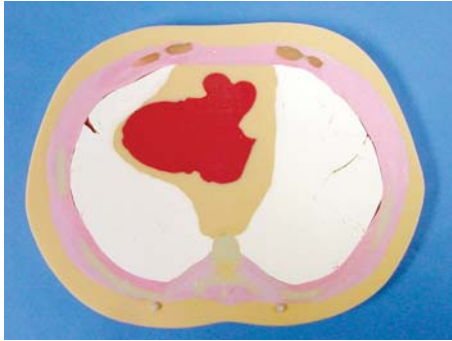

Heart Level Section