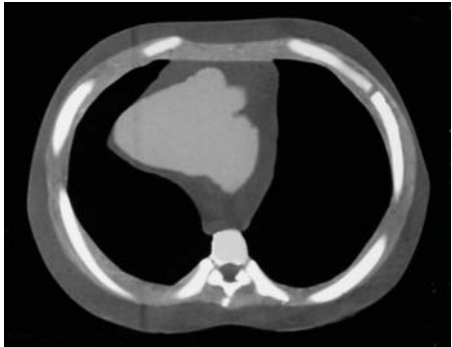

3D Sectional Torso Phantom

Model 600

INCLUDES 12 INTERNAL ORGAN TISSUES

The CIRS Model 600 Anthropomorphic Torso Phantom is designed to provide an accurate simulation of an average torso (22 cm posterior-anterior thickness) for medical imaging and dosimetry applications. The epoxy materials used to fabricate the phantom provide optimal tissue simulation between the Diagnostic and Therapy energy range (40 keV to 20 MeV).

Unlike other cross-sectional dosimetry phantoms, the Model 600 includes internal organ structures such as the lungs, heart, liver, kidneys, spleen and pancreas. All simulated organs match the tissue density of actual organs and can be clearly visualized.

The lower portion of the phantom contains a soft bolus material simulating a mix of 30 percent adipose and 70 percent muscle tissue. Simulated muscle material layers the rib cage and vertebral column. The exterior envelope simulates a mix of 43 percent adipose and 57 percent muscle tissue. Standard phantoms consist of 25 mm thick contiguous sections.

Heart Level Section

Liver Level Section

Kidney Level Section

CT of Heart Level Section

CT of Liver Level Section

CT of Kidney Level Section

SPECIFICATIONS

OVERALL DIMENSIONS	50 cm x 22 cm
WEIGHT	86 lbs. (32.1 kg)
MATERIALS	Tissue-Equivalent Epoxy Resin