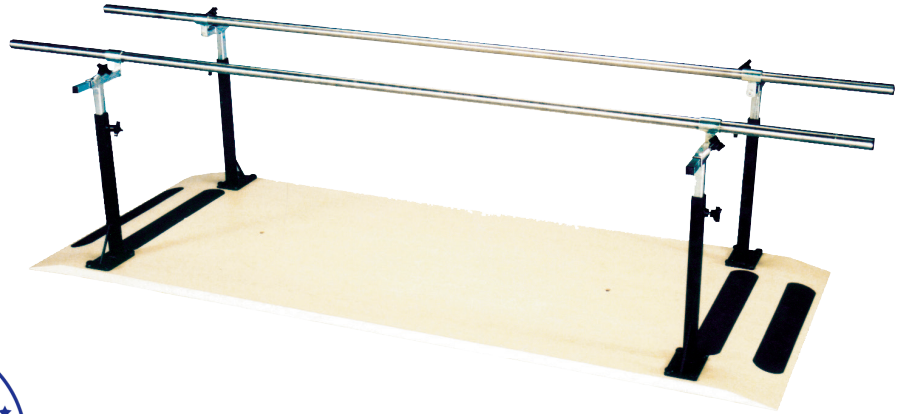

# PARALLEL BARS

## PLATFORM MOUNT

### STANDARD FEATURES:

- Load capacity: 500 lbs.
- Bars: 19-30"W and 26-44"H
- Platform 48"W
- 19-30"W x 84" or 120"L x 26-44"H
- Stainless steel hand rails (1.5" Diameter)
- Posi-Lok locking knobs
- Some assembly required

### STANDARD CONFIGURATIONS:

**AM-707** - 7' Platform Mount Parallel Bars  
19-30"W x 84"L x 26-44"H - Platform 48"W

**AM-710** - 10' Platform Mount Parallel Bars  
19-30"W x 120"L x 26-44"H - Platform 48"W  
2 Piece Platform