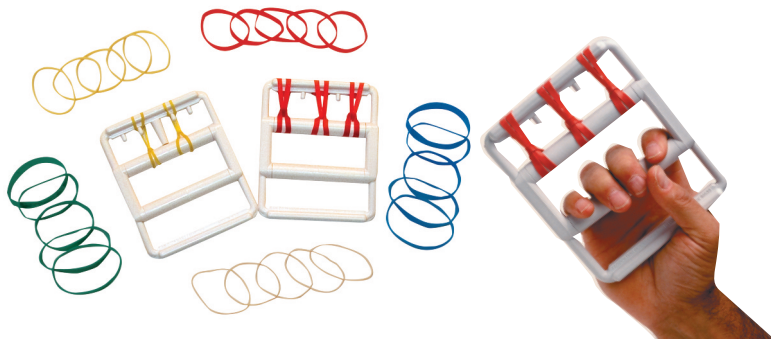

10-2090 ultimate hand helper

finger helper

- includes color-coded elastic bands, a spacer peg and instructions
- strengthens weaker fingers while excluding stronger fingers from the exercise process
- vary ROM by insertion of a single spacer peg
- ideal for children or others with smaller hands

CanDo® fixed resistance grips

- resistance sequence on grips covers needs from earliest stage of rehabilitation after a stroke (yellow) to advanced athletic training (black)
- force required to squeeze grip doubles with each level
- sold in pairs

resistance

		(lb)	
yellow	x-easy	3	10-1804
red	easy	6	10-1805
green	moderate	12	10-1806
blue	difficult	24	10-1807
black	x-difficult	48	10-1808
yel red grn blu blk	set (1 ea)		10-1809

CanDo® rubber band hand exerciser

- designed for finger flexion exercises
- vary resistance by increasing or decreasing number of rubber bands, or by changing to a different color-coded set of bands
- ROM may be decreased by using flexion limiter
- comes with 5 red (light) bands or with 5 sets of color-coded bands. Set includes 25 bands - 5 of each color: tan (xx-light), yellow (x-light), red (light), green (medium) and blue (heavy)