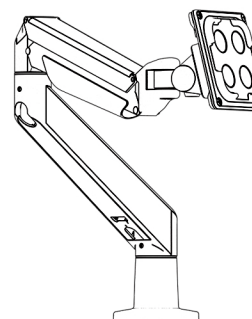

1

2

VESA 100*100

3

4

CLEAN MOUNTING AREA
WITH ALCOHOL WIPES PROVIDED

5

PRESS DOWN

ACHIEVES FULL STRENGTH
AFTER 24 HOURS

6

FITS VESA 100*100 MOUNT STANDS

IN THE BOX

Alcohol Wipes

Tablet Bracket

Stand Bracket