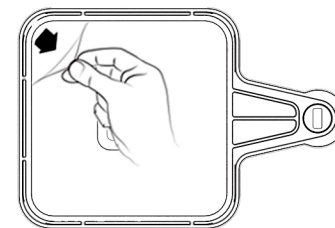

1

2

VESA 100*100

3

4

CLEAN MOUNTING AREA
WITH ALCOHOL WIPES PROVIDED

5

PRESS DOWN

ACHIEVES FULL STRENGTH
AFTER 24 HOURS

6

FITS VESA 100*100 MOUNT STANDS

IN THE BOX

Alcohol Wipes

Tablet Bracket

Stand Bracket