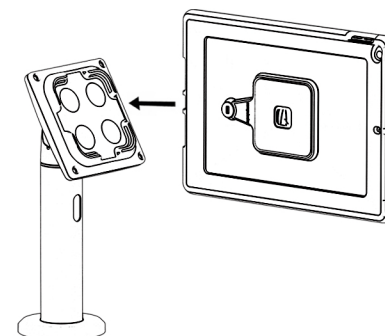

1

2

VESA 100*100

3

4

CLEAN MOUNTING AREA
WITH ALCOHOL WIPES PROVIDED

5

PRESS DOWN

ACHIEVES FULL STRENGTH
AFTER 24 HOURS

6

FITS VESA 100*100 MOUNT STANDS

IN THE BOX

Alcohol Wipes

Tablet Bracket

Stand Bracket