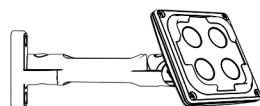

1

2

VESA 100*100

3

4

CLEAN MOUNTING AREA
WITH ALCOHOL WIPES PROVIDED

5

PRESS DOWN

ACHIEVES FULL STRENGTH
AFTER 24 HOURS

6

FITS VESA 100*100 MOUNT STANDS

IN THE BOX

Alcohol Wipes

Tablet Bracket

Stand Bracket