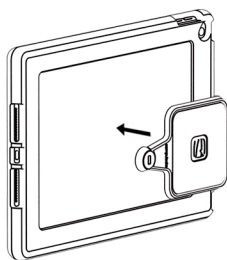

1

2

VESA 100*100

3

4

CLEAN MOUNTING AREA
WITH ALCOHOL WIPES PROVIDED

5

PRESS DOWN

ACHIEVES FULL STRENGTH
AFTER 24 HOURS

6

FITS VESA 100*100 MOUNT STANDS

IN THE BOX

Alcohol Wipes

Tablet Bracket

Stand Bracket