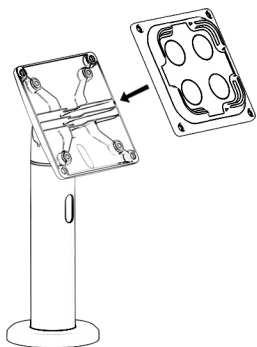

1

2

VESA 100*100

3

4

CLEAN MOUNTING AREA
WITH ALCOHOL WIPES PROVIDED

5

PRESS DOWN

ACHIEVES FULL STRENGTH
AFTER 24 HOURS

6

FITS VESA 100*100 MOUNT STANDS

IN THE BOX

Alcohol Wipes

Tablet Bracket

Stand Bracket