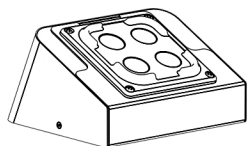

1

2

VESA 100*100

3

4

CLEAN MOUNTING AREA
WITH ALCOHOL WIPES PROVIDED

5

PRESS DOWN

ACHIEVES FULL STRENGTH
AFTER 24 HOURS

6

FITS VESA 100*100 MOUNT STANDS

IN THE BOX

Alcohol Wipes

Tablet Bracket

Stand Bracket