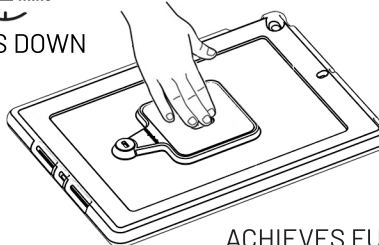

1

2

VESA 100*100

3

4

CLEAN MOUNTING AREA
WITH ALCOHOL WIPES PROVIDED

5

PRESS DOWN

ACHIEVES FULL STRENGTH
AFTER 24 HOURS

6

FITS VESA 100*100 MOUNT STANDS

IN THE BOX

Alcohol Wipes

Tablet Bracket

Stand Bracket