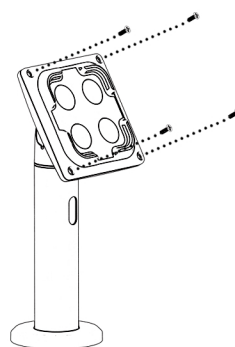

1

2

VESA 100*100

3

4

CLEAN MOUNTING AREA
WITH ALCOHOL WIPES PROVIDED

5

PRESS DOWN

ACHIEVES FULL STRENGTH
AFTER 24 HOURS

6

FITS VESA 100*100 MOUNT STANDS

IN THE BOX

Alcohol Wipes

Tablet Bracket

Stand Bracket