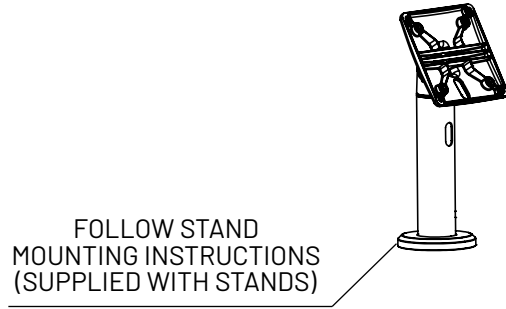

Swell Enclosure

Assembly Instructions

COMPULOCKS

1

Or

2

3

4

5

6

7

IN THE BOX

Torx Screwdriver

M3x10mm tamper proof screws

Swell enclosure