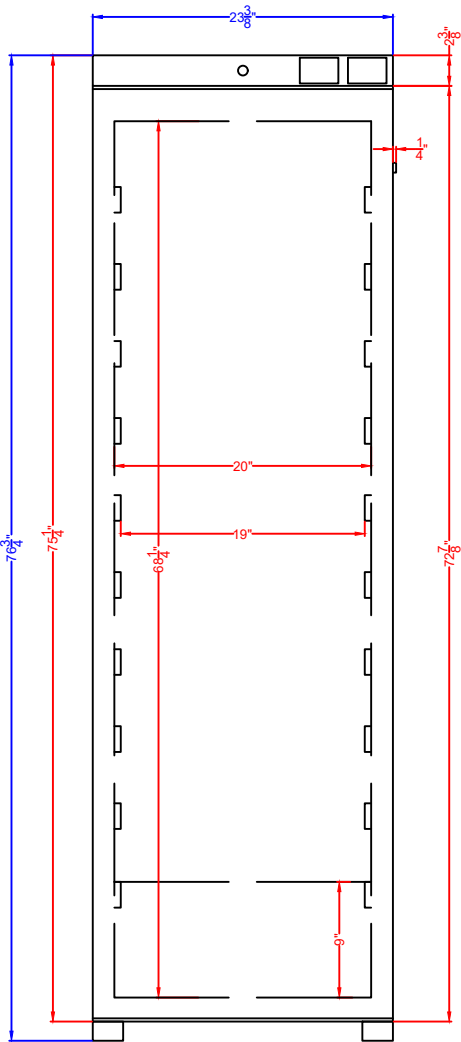

Top

Front

Profile

ACR1601W
ACR1601WNSF456
Refrigerator
02/21/24