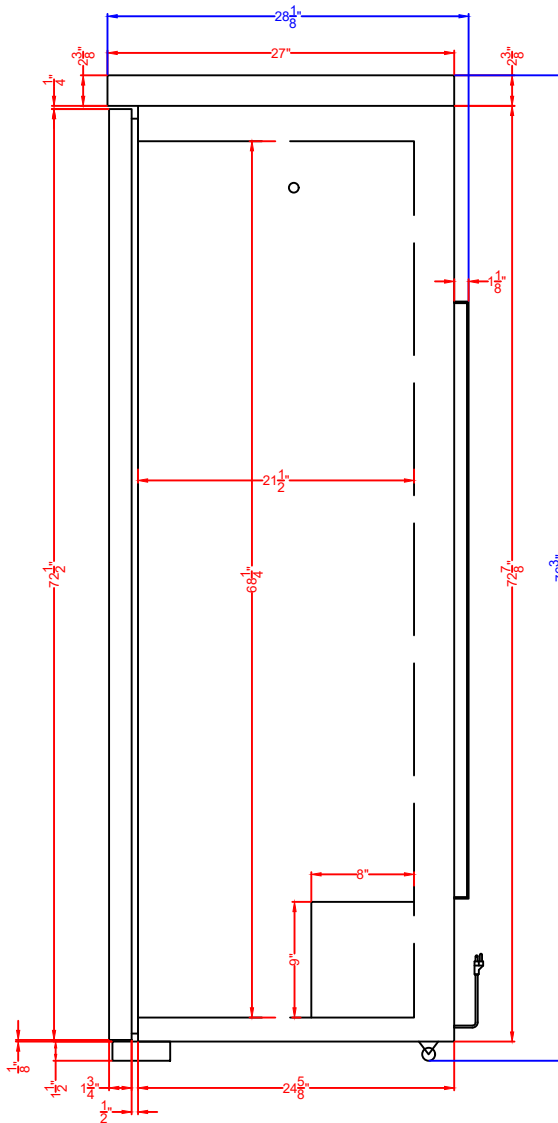

Top

Front

Profile

ACR1601W
ACR1601WNSF456
Refrigerator
02/21/24