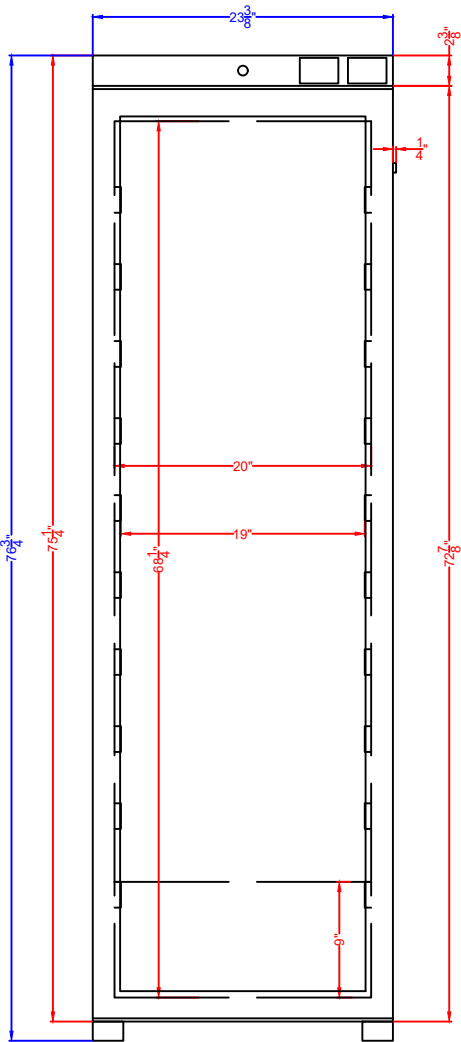

Top

Front

Profile

ACR1602G
ACR1602GNSF456
Refrigerator
02/21/24