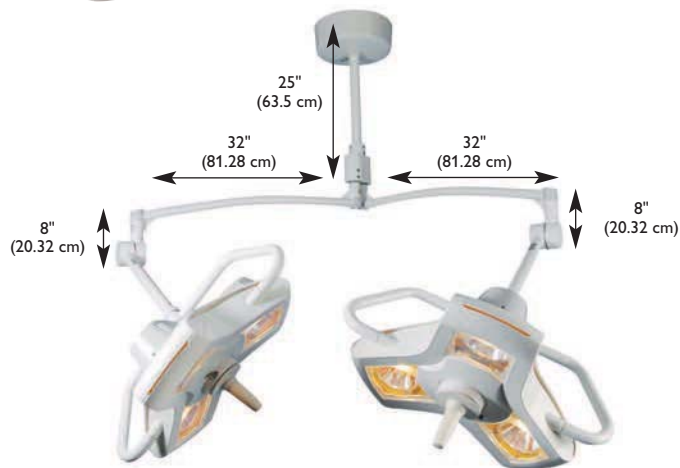

Surgical light

AIM-100

Limitless rotation, class-leading intensity and endless versatility.

Providing both amazing value and unparalleled aesthetics, Philips Burton's AIM-100 also boasts limitless rotation on ceiling mounts (a feature previously available only on OR type lights). Along with highest intensity illumination, AIM-100 delivers very smooth focus and superior maneuverability. A longer arm system ensures that either light can be positioned in the widest range of positions possible, making it ideal for examination applications.

AIM-100

- High-intensity of 63,000 lux (5852 fc) at 1 meter (per lighthead on double ceiling model)
- 3500 K color temperature offers natural and true coloring
- High CRI (Color Rendering Index) of 97
- Uses three quartz halogen bulbs (per lighthead on double ceiling model) – each rated with a 2000-hour bulb life; bulbs wired in parallel for continuous operation
- Compact 20" (51 cm) diameter lighthead
- Extremely smooth focus mechanism with center sterilizable handle
- 360° limitless arm-and-mounting-system-rotation around vertical axes (on single ceiling models)
- Cool operation for long hours of use
- 120V standard; 100 and 230 / 240V models available
- UL/IEC 60601-1, IEC 60601-1-2, EN/IEC 60601-2-41 and CAN/CSA C22.2 NO. 601.1 M90 certified
- CE marked
- 5-year limited warranty
- Assembled in USA

AIM-100 Double Ceiling

Philips Burton's AIM-100 Double Ceiling provides both amazing value and unparalleled aesthetics. Along with the highest intensity illumination, you can also expect a smooth focus and superior maneuverability. A longer arm system ensures that the light can be positioned in the widest range of positions possible, making the AIM-100 Double Ceiling ideal for surgery.