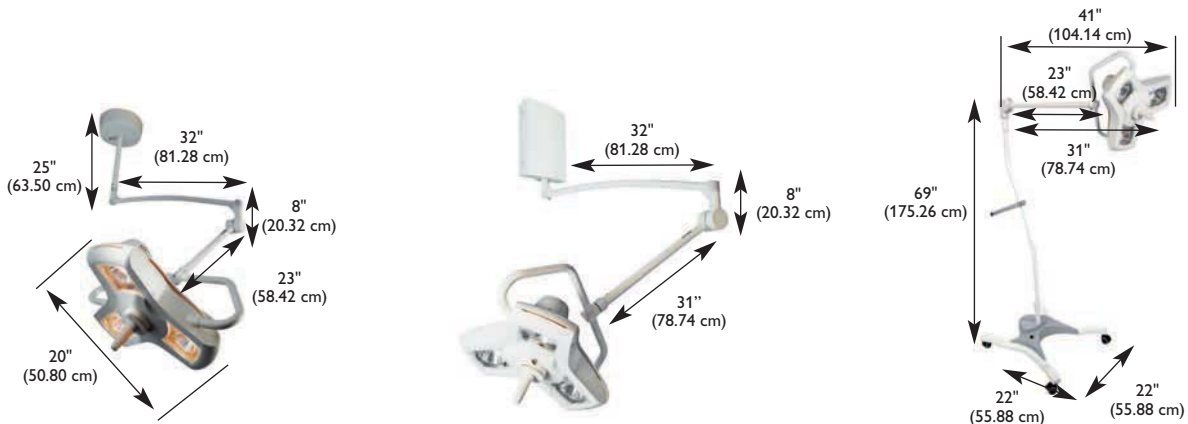

Surgical light

AIM-100

Limitless rotation, class-leading intensity and endless versatility.

Providing both amazing value and unparalleled aesthetics, Philips Burton's AIM-100 also boasts limitless rotation on ceiling mounts (a feature previously available only on OR type lights). Along with highest intensity illumination, AIM-100 delivers very smooth focus and superior maneuverability. A longer arm system ensures that either light can be positioned in the widest range of positions possible, making it ideal for examination applications.

AIM-100

- High-intensity of 63,000 lux (5852 fc) at 1 meter (per lighthead on double ceiling model)
- 3500 K color temperature offers natural and true coloring
- High CRI (Color Rendering Index) of 97
- Uses three quartz halogen bulbs (per lighthead on double ceiling model) – each rated with a 2000-hour bulb life; bulbs wired in parallel for continuous operation
- Compact 20" (51 cm) diameter lighthead
- Extremely smooth focus mechanism with center sterilizable handle
- 360° limitless arm-and-mounting-system-rotation around vertical axes (on single ceiling models)
- Cool operation for long hours of use
- 120V standard; 100 and 230 / 240V models available
- UL/IEC 60601-1, IEC 60601-1-2, EN/IEC 60601-2-41 and CAN/CSA C22.2 NO. 601.1 M90 certified
- CE marked
- 5-year limited warranty
- Assembled in USA

AIM-100 Double Ceiling

Philips Burton's AIM-100 Double Ceiling provides both amazing value and unparalleled aesthetics. Along with the highest intensity illumination, you can also expect a smooth focus and superior maneuverability. A longer arm system ensures that the light can be positioned in the widest range of positions possible, making the AIM-100 Double Ceiling ideal for surgery.