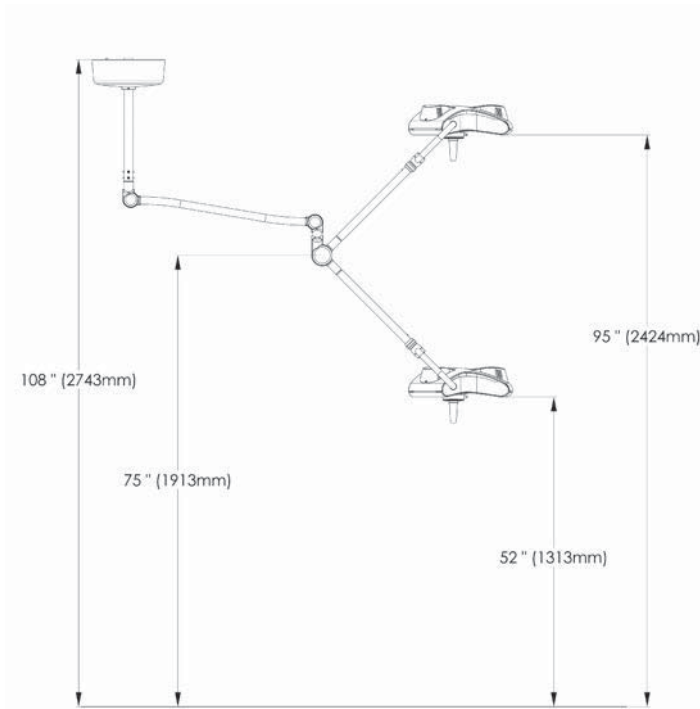

Surgical light

AIM-100

Limitless rotation, class-leading intensity and endless versatility.

Providing both amazing value and unparalleled aesthetics, Philips Burton's AIM-100 also boasts limitless rotation on ceiling mounts (a feature previously available only on OR type lights). Along with highest intensity illumination, AIM-100 delivers very smooth focus and superior maneuverability. A longer arm system ensures that either light can be positioned in the widest range of positions possible, making it ideal for examination applications.

AIM-100

- High-intensity of 63,000 lux (5852 fc) at 1 meter (per lighthead on double ceiling model)
- 3500 K color temperature offers natural and true coloring
- High CRI (Color Rendering Index) of 97
- Uses three quartz halogen bulbs (per lighthead on double ceiling model) – each rated with a 2000-hour bulb life; bulbs wired in parallel for continuous operation
- Compact 20" (51 cm) diameter lighthead
- Extremely smooth focus mechanism with center sterilizable handle
- 360° limitless arm-and-mounting-system-rotation around vertical axes (on single ceiling models)
- Cool operation for long hours of use
- 120V standard; 100 and 230 / 240V models available
- UL/IEC 60601-1, IEC 60601-1-2, EN/IEC 60601-2-41 and CAN/CSA C22.2 NO. 601.1 M90 certified
- CE marked
- 5-year limited warranty
- Assembled in USA

AIM-100 Double Ceiling

Philips Burton's AIM-100 Double Ceiling provides both amazing value and unparalleled aesthetics. Along with the highest intensity illumination, you can also expect a smooth focus and superior maneuverability. A longer arm system ensures that the light can be positioned in the widest range of positions possible, making the AIM-100 Double Ceiling ideal for surgery.