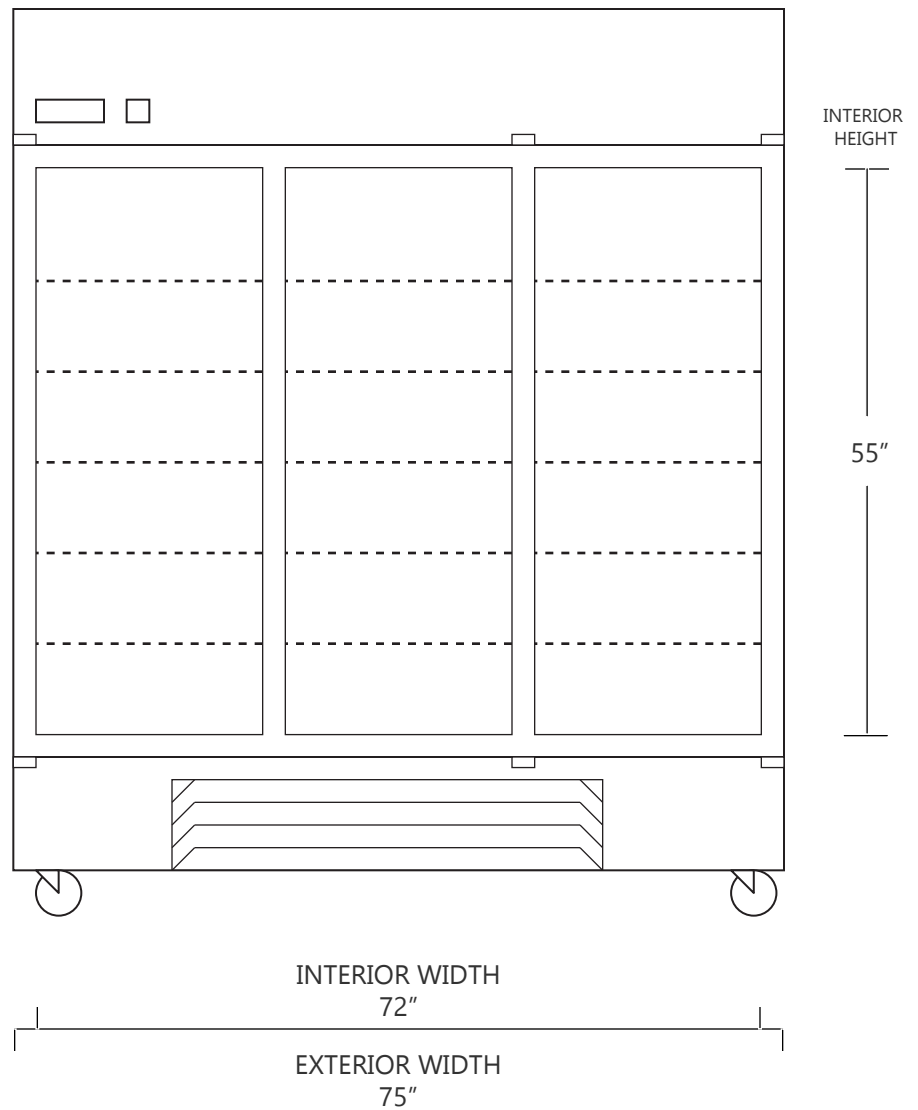

MODEL DHP4-66SGD

66 CUBIC FOOT LAB & PHARMACY REFRIGERATOR

	WIDTH	DEPTH	HEIGHT	WIDTH	DEPTH	HEIGHT
INTERIOR DIMENSIONS	72 IN	27 IN	55 IN	182 CM	69 CM	140 CM
EXTERIOR DIMENSIONS	75 IN	32 IN	81 IN	190 CM	81 CM	206 CM
CRATED DIMENSIONS	85 IN	41 IN	86 IN	215 CM	104 CM	218 CM

NOTE THAT SHELVES ARE SHOWN IN DEFAULT CONFIGURATION, AND CAN BE ADJUSTED IN 1" INCREMENTS

SIDE VIEW

FRONT VIEW

SO-LOW

NET WEIGHT : 800 LBS.
SHIPPING WEIGHT: 850 LBS.

SHIPPING OPTIONS

DOCK-TO-DOCK DELIVERY (REQUIRES FORKLIFT OR PALLET JACK)
DOCK-TO-DOCK DELIVERY WITH LIFTGATE (REQUIRES FORKLIFT OR PALLET JACK)
INSIDE DELIVERY (WHITE GLOVE DELIVERY)