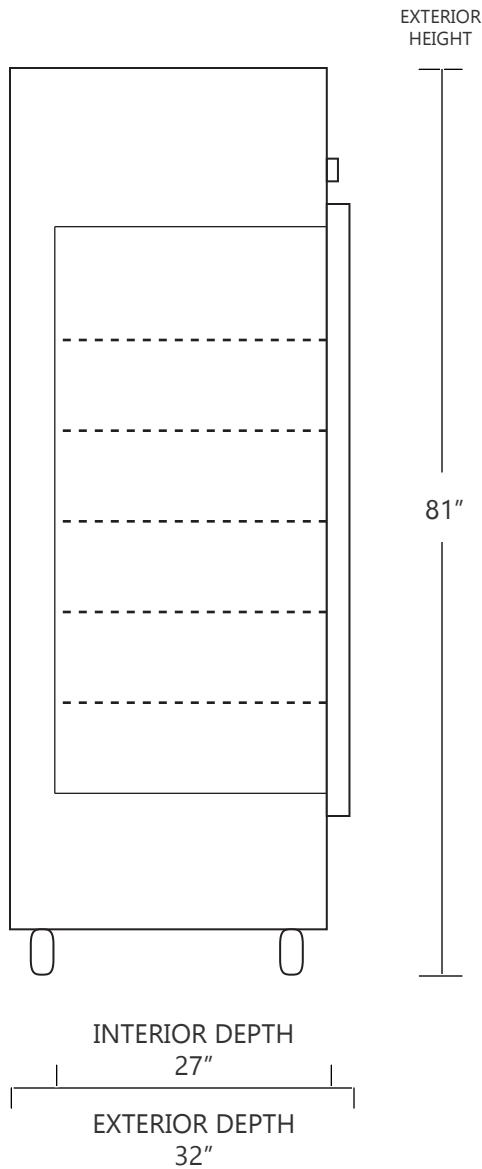

MODEL DHP4-66SGD

66 CUBIC FOOT LAB & PHARMACY REFRIGERATOR

	WIDTH	DEPTH	HEIGHT	WIDTH	DEPTH	HEIGHT
INTERIOR DIMENSIONS	72 IN	27 IN	55 IN	182 CM	69 CM	140 CM
EXTERIOR DIMENSIONS	75 IN	32 IN	81 IN	190 CM	81 CM	206 CM
CRATED DIMENSIONS	85 IN	41 IN	86 IN	215 CM	104 CM	218 CM

NOTE THAT SHELVES ARE SHOWN IN DEFAULT CONFIGURATION, AND CAN BE ADJUSTED IN 1" INCREMENTS

SIDE VIEW

FRONT VIEW

SO-LOW

NET WEIGHT : 800 LBS.
SHIPPING WEIGHT: 850 LBS.

SHIPPING OPTIONS

DOCK-TO-DOCK DELIVERY (REQUIRES FORKLIFT OR PALLET JACK)
DOCK-TO-DOCK DELIVERY WITH LIFTGATE (REQUIRES FORKLIFT OR PALLET JACK)
INSIDE DELIVERY (WHITE GLOVE DELIVERY)