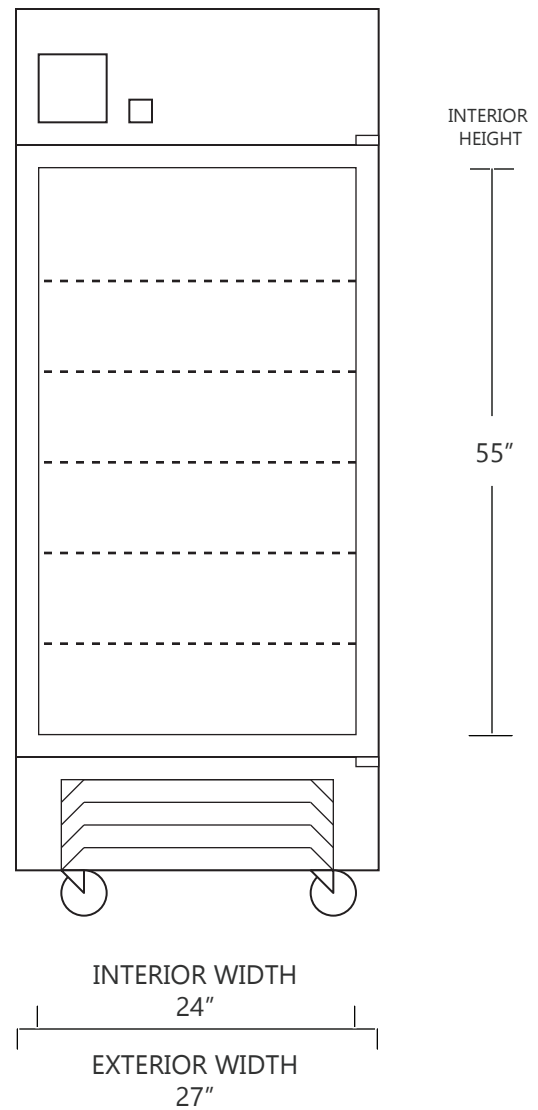

FRONT VIEW

SO-LOW

NET WEIGHT : 375 LBS.
SHIPPING WEIGHT: 440 LBS.

SHIPPING OPTIONS

DOCK-TO-DOCK DELIVERY (REQUIRES FORKLIFT OR PALLET JACK)
DOCK-TO-DOCK DELIVERY WITH LIFTGATE (REQUIRES FORKLIFT OR PALLET JACK)
INSIDE DELIVERY (WHITE GLOVE DELIVERY)