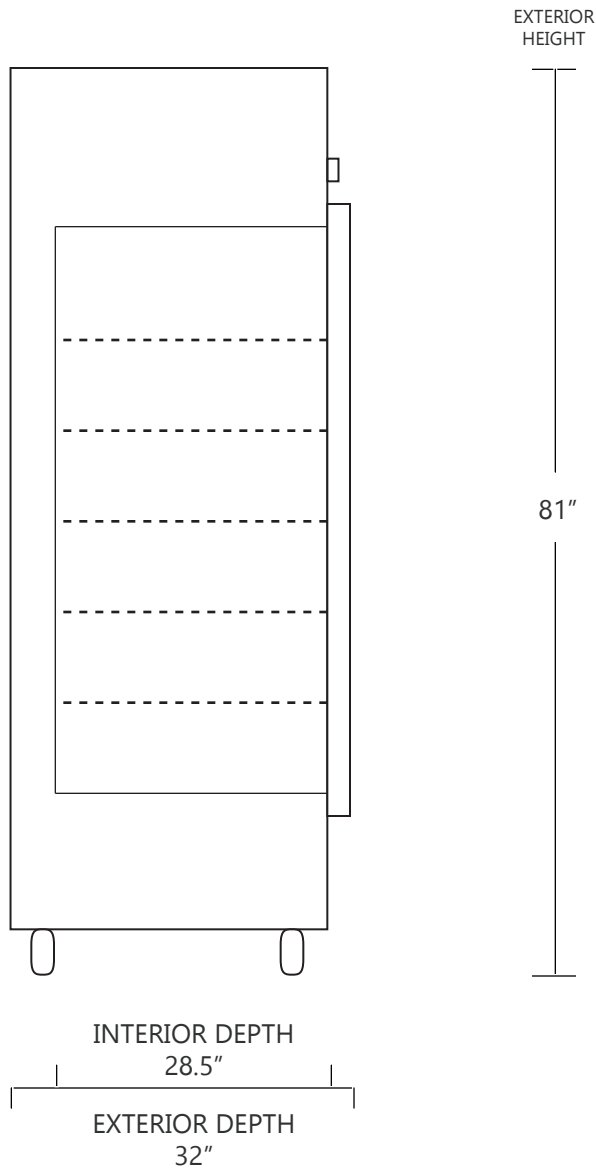

## 23 CUBIC FOOT LAB & PHARMACY REFRIGERATOR

	WIDTH	DEPTH	HEIGHT	WIDTH	DEPTH	HEIGHT
INTERIOR DIMENSIONS	24 IN	28.5 IN	55 IN	61 CM	72 CM	140 CM
EXTERIOR DIMENSIONS	27 IN	32 IN	81 IN	68 CM	81 CM	206 CM
CRATED DIMENSIONS	46 IN	43 IN	86 IN	116 CM	109 CM	218 CM

NOTE THAT SHELVES ARE SHOWN IN DEFAULT CONFIGURATION, AND CAN BE ADJUSTED IN 1" INCREMENTS

### SIDE VIEW