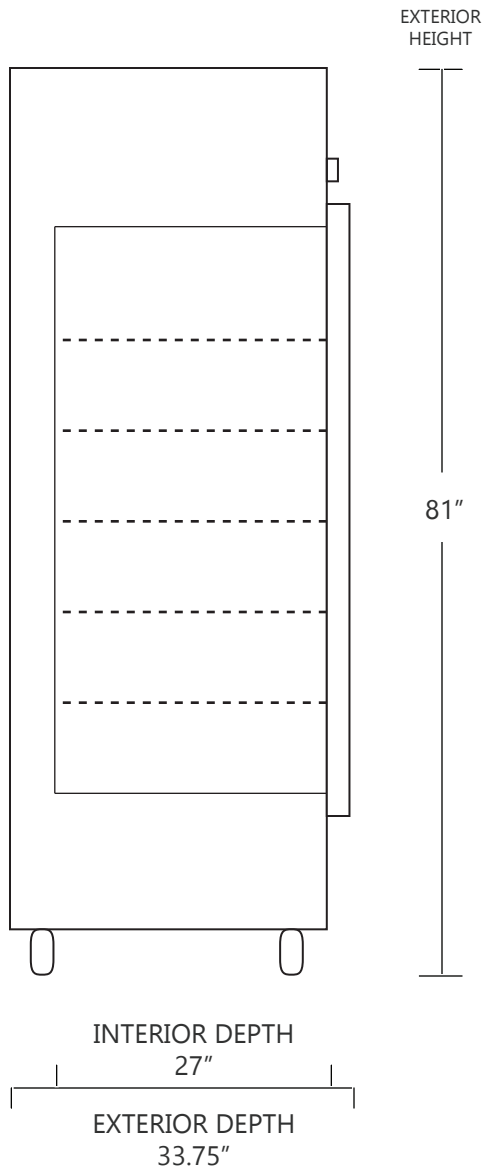

MODEL DH4-72SD-SS

72 CUBIC FOOT LAB & PHARMACY REFRIGERATOR

	WIDTH	DEPTH	HEIGHT	WIDTH	DEPTH	HEIGHT
INTERIOR DIMENSIONS	72 IN	27 IN	55 IN	183 CM	69 CM	140 CM
EXTERIOR DIMENSIONS	75 IN	33.75 IN	81 IN	190 CM	85 CM	206 CM
CRATED DIMENSIONS	85 IN	41 IN	86 IN	215 CM	104 CM	218 CM

NOTE THAT SHELVES ARE SHOWN IN DEFAULT CONFIGURATION, AND CAN BE ADJUSTED IN 1" INCREMENTS

SIDE VIEW

FRONT VIEW

SO-LOW

NET WEIGHT : 800 LBS.
SHIPPING WEIGHT: 850 LBS.

SHIPPING OPTIONS

DOCK-TO-DOCK DELIVERY (REQUIRES FORKLIFT OR PALLET JACK)
DOCK-TO-DOCK DELIVERY WITH LIFTGATE (REQUIRES FORKLIFT OR PALLET JACK)
INSIDE DELIVERY (WHITE GLOVE DELIVERY)