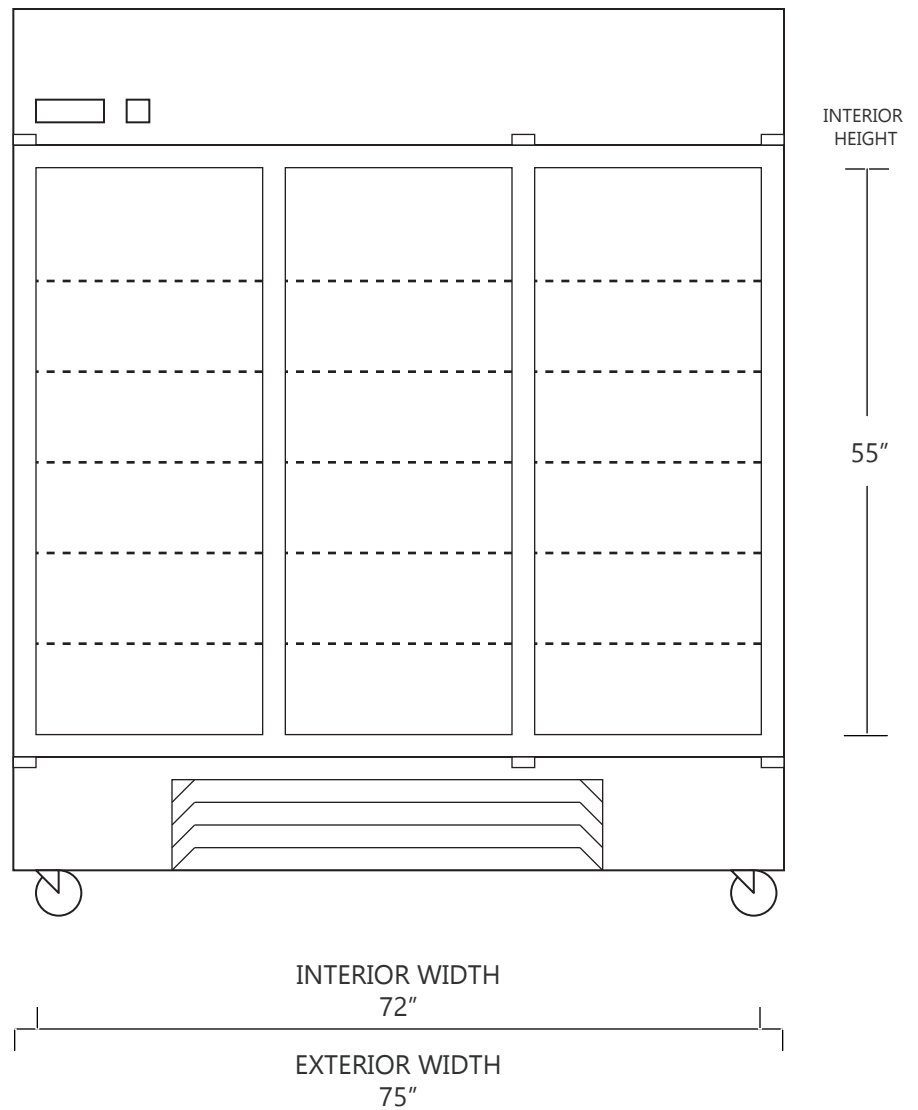

MODEL DH4-72SD-SS

72 CUBIC FOOT LAB & PHARMACY REFRIGERATOR

	WIDTH	DEPTH	HEIGHT	WIDTH	DEPTH	HEIGHT
INTERIOR DIMENSIONS	72 IN	27 IN	55 IN	183 CM	69 CM	140 CM
EXTERIOR DIMENSIONS	75 IN	33.75 IN	81 IN	190 CM	85 CM	206 CM
CRATED DIMENSIONS	85 IN	41 IN	86 IN	215 CM	104 CM	218 CM

NOTE THAT SHELVES ARE SHOWN IN DEFAULT CONFIGURATION, AND CAN BE ADJUSTED IN 1" INCREMENTS

SIDE VIEW

FRONT VIEW

SO-LOW

NET WEIGHT : 800 LBS.
SHIPPING WEIGHT: 850 LBS.

SHIPPING OPTIONS

DOCK-TO-DOCK DELIVERY (REQUIRES FORKLIFT OR PALLET JACK)
DOCK-TO-DOCK DELIVERY WITH LIFTGATE (REQUIRES FORKLIFT OR PALLET JACK)
INSIDE DELIVERY (WHITE GLOVE DELIVERY)