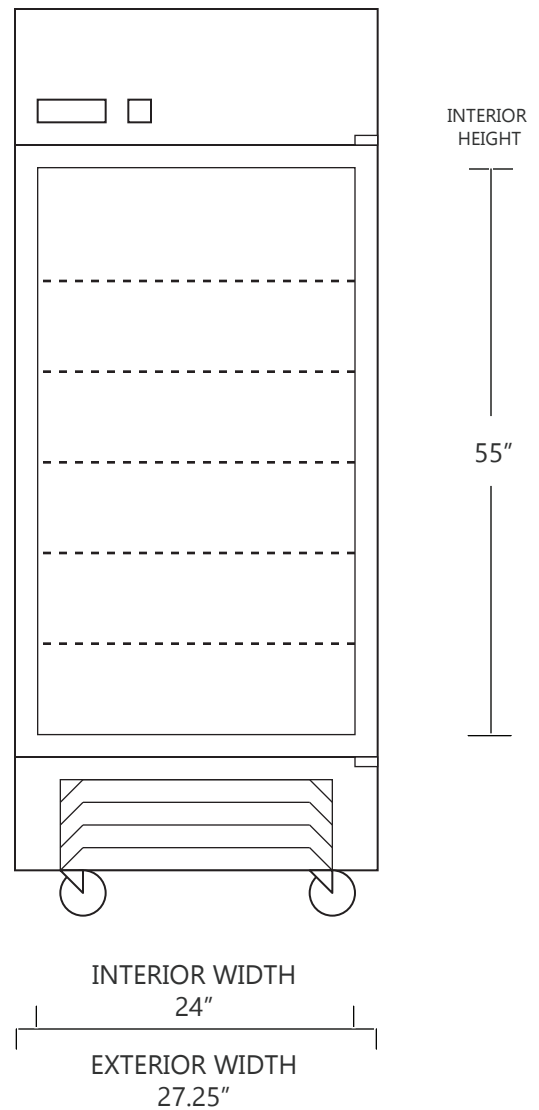

FRONT VIEW

SO-LOW

NET WEIGHT : 375 LBS.
SHIPPING WEIGHT: 440 LBS.

SHIPPING OPTIONS

- DOCK-TO-DOCK DELIVERY (REQUIRES FORKLIFT OR PALLET JACK)
- DOCK-TO-DOCK DELIVERY WITH LIFTGATE (REQUIRES FORKLIFT OR PALLET JACK)
- INSIDE DELIVERY (WHITE GLOVE DELIVERY)