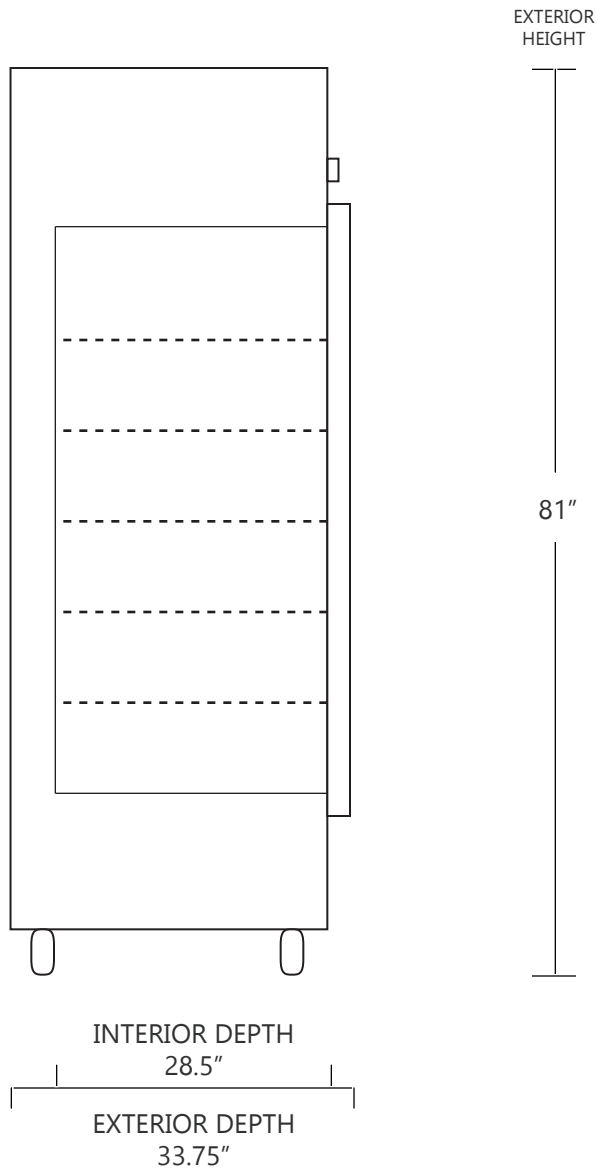

# MODEL DH4-23SD-SS

## 23 CUBIC FOOT LAB & PHARMACY REFRIGERATOR

	WIDTH	DEPTH	HEIGHT	WIDTH	DEPTH	HEIGHT
INTERIOR DIMENSIONS	24 IN	28.5 IN	55 IN	61 CM	72 CM	140 CM
EXTERIOR DIMENSIONS	27.25 IN	33.75 IN	81 IN	69 CM	85 CM	206 CM
CRATED DIMENSIONS	46 IN	43 IN	86 IN	116 CM	109 CM	218 CM

NOTE THAT SHELVES ARE SHOWN IN DEFAULT CONFIGURATION, AND CAN BE ADJUSTED IN 1" INCREMENTS

### SIDE VIEW