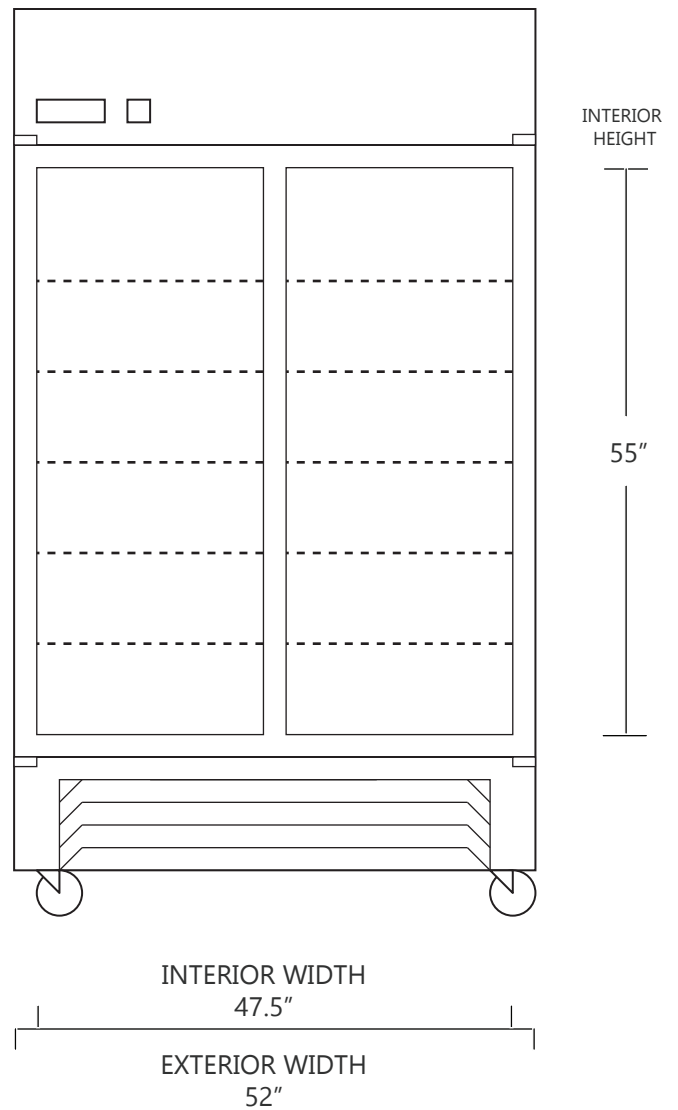

FRONT VIEW

SO-LOW

NET WEIGHT : 575 LBS.
SHIPPING WEIGHT: 610 LBS.

SHIPPING OPTIONS

- DOCK-TO-DOCK DELIVERY (REQUIRES FORKLIFT OR PALLET JACK)
- DOCK-TO-DOCK DELIVERY WITH LIFTGATE (REQUIRES FORKLIFT OR PALLET JACK)
- INSIDE DELIVERY (WHITE GLOVE DELIVERY)