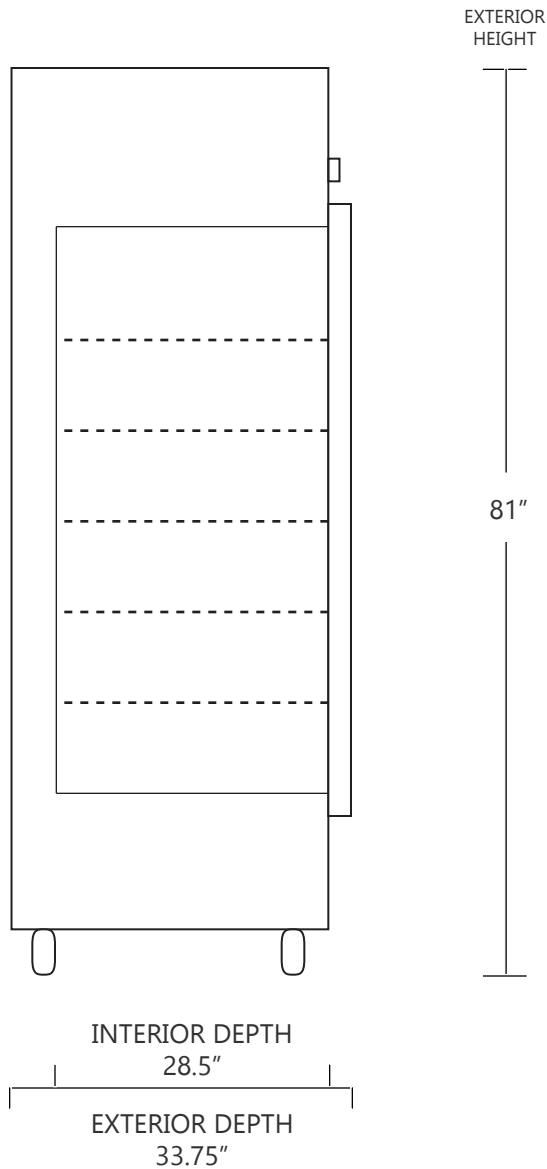

# MODEL DH4-49GD-SS

## 49 CUBIC FOOT LAB & PHARMACY REFRIGERATOR

	WIDTH	DEPTH	HEIGHT	WIDTH	DEPTH	HEIGHT
INTERIOR DIMENSIONS	47.5 IN	28.5 IN	55 IN	120 CM	72 CM	140 CM
EXTERIOR DIMENSIONS	52 IN	33.75 IN	81 IN	132 CM	85 CM	206 CM
CRATED DIMENSIONS	56 IN	43 IN	86 IN	142 CM	109 CM	218 CM

NOTE THAT SHELVES ARE SHOWN IN DEFAULT CONFIGURATION, AND CAN BE ADJUSTED IN 1" INCREMENTS

### SIDE VIEW