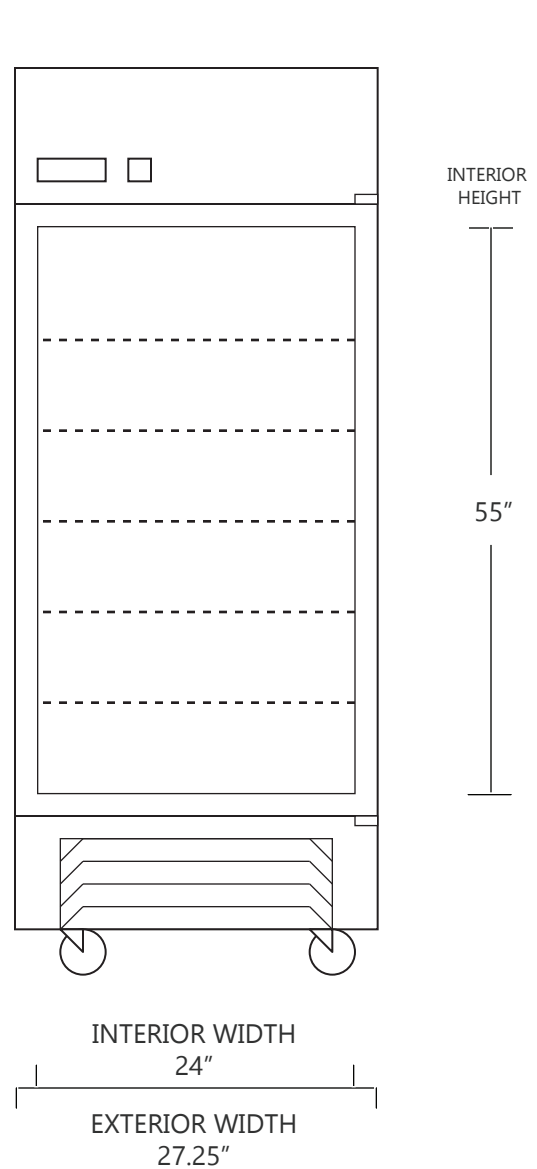

FRONT VIEW

SO-LOW

NET WEIGHT : 375 LBS.
SHIPPING WEIGHT: 440 LBS.

SHIPPING OPTIONS

DOCK-TO-DOCK DELIVERY (REQUIRES FORKLIFT OR PALLET JACK)
DOCK-TO-DOCK DELIVERY WITH LIFTGATE (REQUIRES FORKLIFT OR PALLET JACK)
INSIDE DELIVERY (WHITE GLOVE DELIVERY)