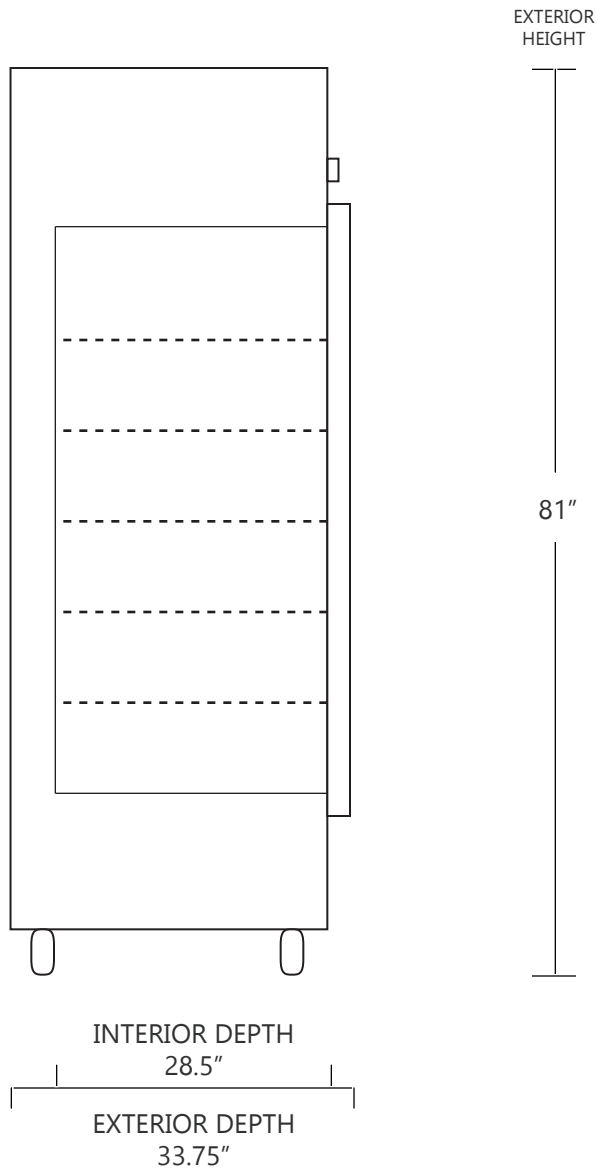

# MODEL DH4-23GD-SS

## 23 CUBIC FOOT LAB & PHARMACY REFRIGERATOR

	WIDTH	DEPTH	HEIGHT	WIDTH	DEPTH	HEIGHT
INTERIOR DIMENSIONS	24 IN	28.5 IN	55 IN	61 CM	72 CM	140 CM
EXTERIOR DIMENSIONS	27.25 IN	33.75 IN	81 IN	69 CM	85 CM	206 CM
CRATED DIMENSIONS	46 IN	43 IN	86 IN	116 CM	109 CM	218 CM

NOTE THAT SHELVES ARE SHOWN IN DEFAULT CONFIGURATION, AND CAN BE ADJUSTED IN 1" INCREMENTS

### SIDE VIEW