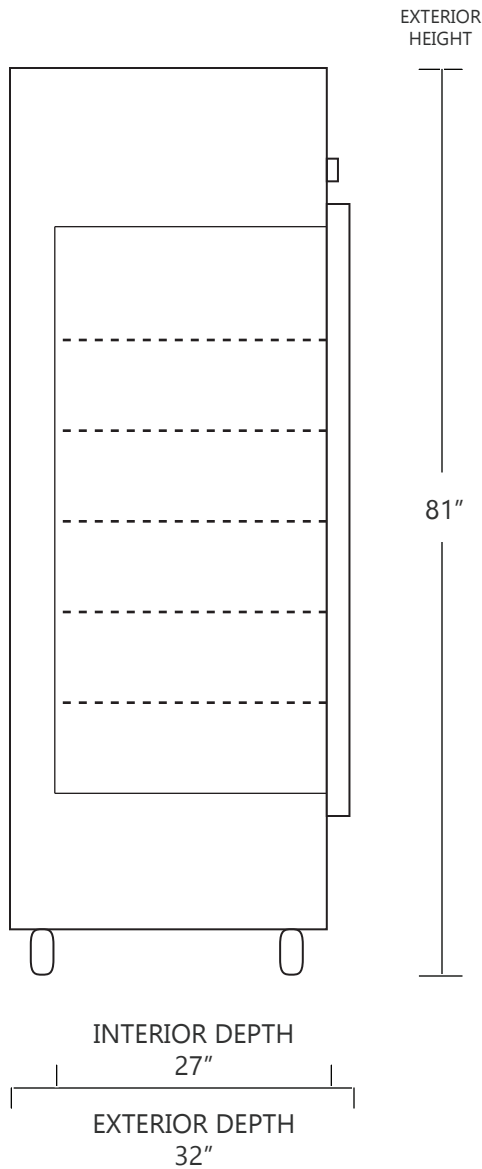

# MODEL DH4-74SD

## 72 CUBIC FOOT LAB & PHARMACY REFRIGERATOR

	WIDTH	DEPTH	HEIGHT	WIDTH	DEPTH	HEIGHT
INTERIOR DIMENSIONS	72 IN	27 IN	55 IN	183 CM	69 CM	140 CM
EXTERIOR DIMENSIONS	75 IN	32 IN	81 IN	190 CM	81 CM	206 CM
CRATED DIMENSIONS	85 IN	41 IN	86 IN	215 CM	104 CM	218 CM

NOTE THAT SHELVES ARE SHOWN IN DEFAULT CONFIGURATION, AND CAN BE ADJUSTED IN 1" INCREMENTS

### SIDE VIEW