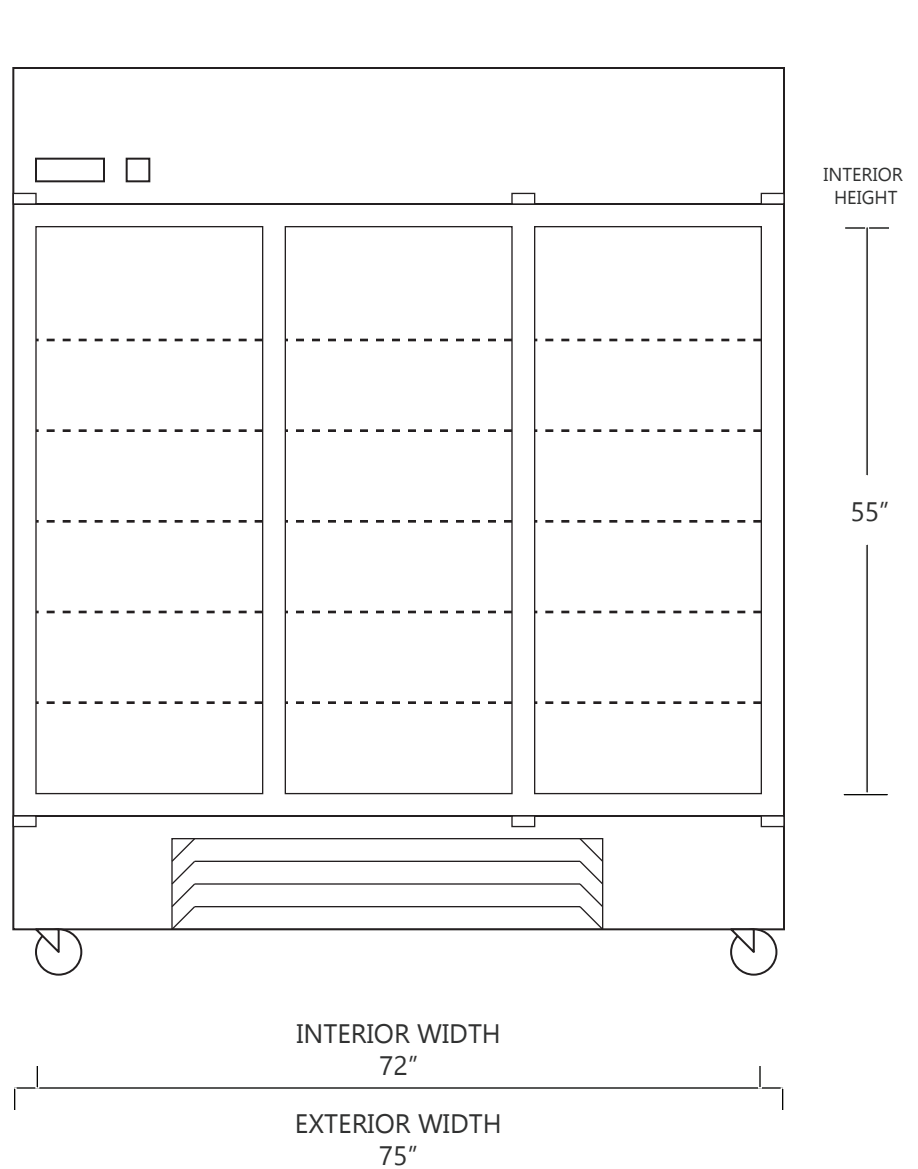

FRONT VIEW

SO-LOW

NET WEIGHT : 690 LBS.
SHIPPING WEIGHT: 720 LBS.

SHIPPING OPTIONS

DOCK-TO-DOCK DELIVERY (REQUIRES FORKLIFT OR PALLET JACK)
DOCK-TO-DOCK DELIVERY WITH LIFTGATE (REQUIRES FORKLIFT OR PALLET JACK)
INSIDE DELIVERY (WHITE GLOVE DELIVERY)