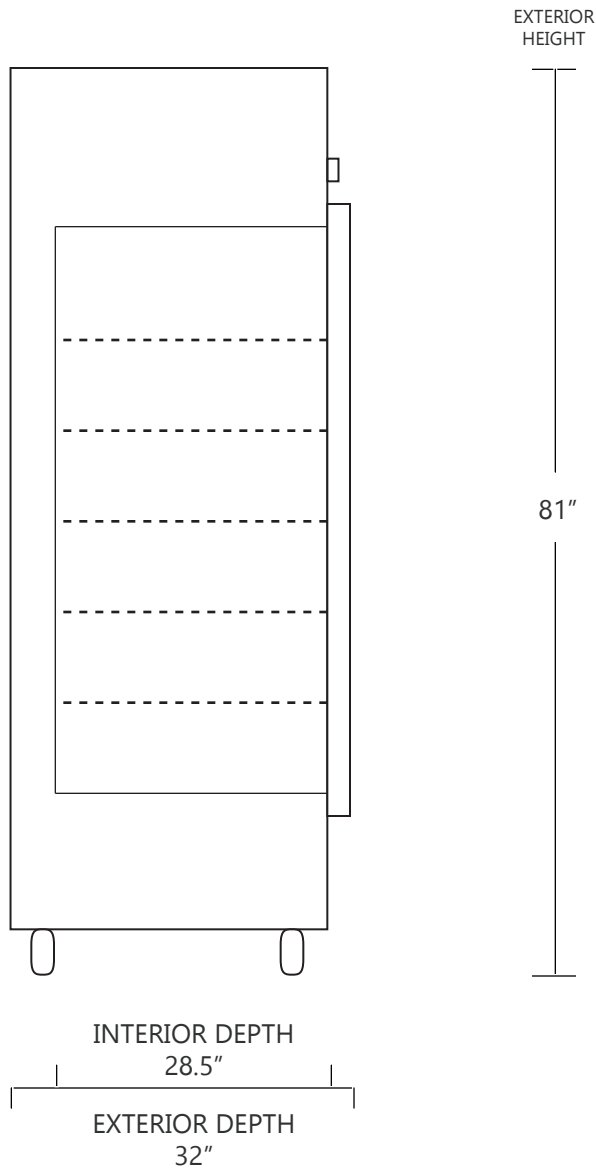

MODEL DH4-23SD

23 CUBIC FOOT LAB & PHARMACY REFRIGERATOR

	WIDTH	DEPTH	HEIGHT	WIDTH	DEPTH	HEIGHT
INTERIOR DIMENSIONS	24 IN	28.5 IN	55 IN	61 CM	72 CM	140 CM
EXTERIOR DIMENSIONS	27 IN	32 IN	81 IN	68 CM	81 CM	206 CM
CRATED DIMENSIONS	46 IN	43 IN	86 IN	116 CM	109 CM	218 CM

NOTE THAT SHELVES ARE SHOWN IN DEFAULT CONFIGURATION, AND CAN BE ADJUSTED IN 1" INCREMENTS

SIDE VIEW

FRONT VIEW

SO-LOW

NET WEIGHT : 375 LBS.
SHIPPING WEIGHT: 440 LBS.

SHIPPING OPTIONS

DOCK-TO-DOCK DELIVERY (REQUIRES FORKLIFT OR PALLET JACK)
 DOCK-TO-DOCK DELIVERY WITH LIFTGATE (REQUIRES FORKLIFT OR PALLET JACK)
 INSIDE DELIVERY (WHITE GLOVE DELIVERY)