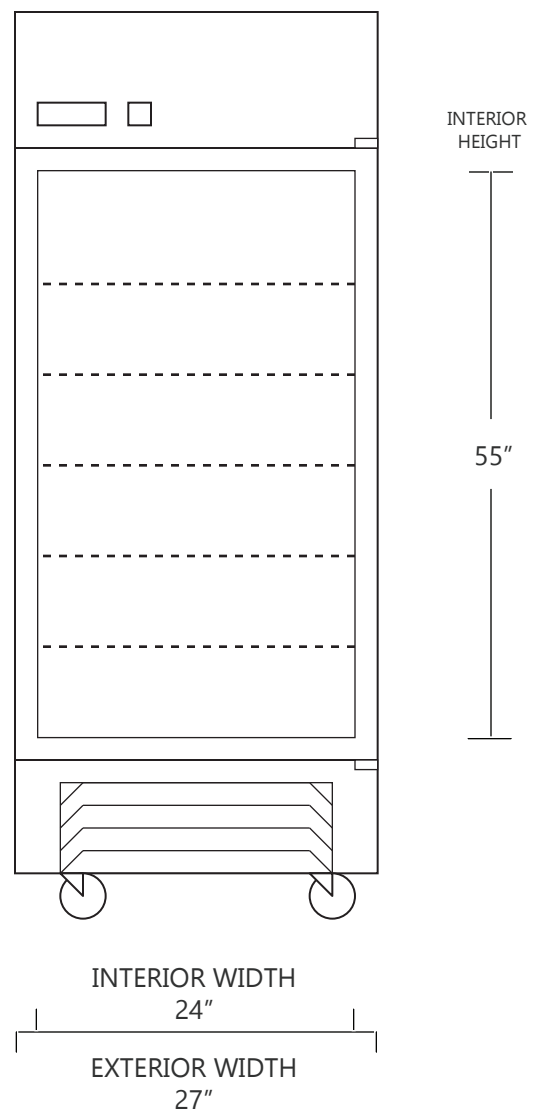

MODEL DH4-23SD

23 CUBIC FOOT LAB & PHARMACY REFRIGERATOR

	WIDTH	DEPTH	HEIGHT	WIDTH	DEPTH	HEIGHT
INTERIOR DIMENSIONS	24 IN	28.5 IN	55 IN	61 CM	72 CM	140 CM
EXTERIOR DIMENSIONS	27 IN	32 IN	81 IN	68 CM	81 CM	206 CM
CRATED DIMENSIONS	46 IN	43 IN	86 IN	116 CM	109 CM	218 CM

NOTE THAT SHELVES ARE SHOWN IN DEFAULT CONFIGURATION, AND CAN BE ADJUSTED IN 1" INCREMENTS

SIDE VIEW

FRONT VIEW

SO-LOW

NET WEIGHT : 375 LBS.
SHIPPING WEIGHT: 440 LBS.

SHIPPING OPTIONS

DOCK-TO-DOCK DELIVERY (REQUIRES FORKLIFT OR PALLET JACK)
 DOCK-TO-DOCK DELIVERY WITH LIFTGATE (REQUIRES FORKLIFT OR PALLET JACK)
 INSIDE DELIVERY (WHITE GLOVE DELIVERY)