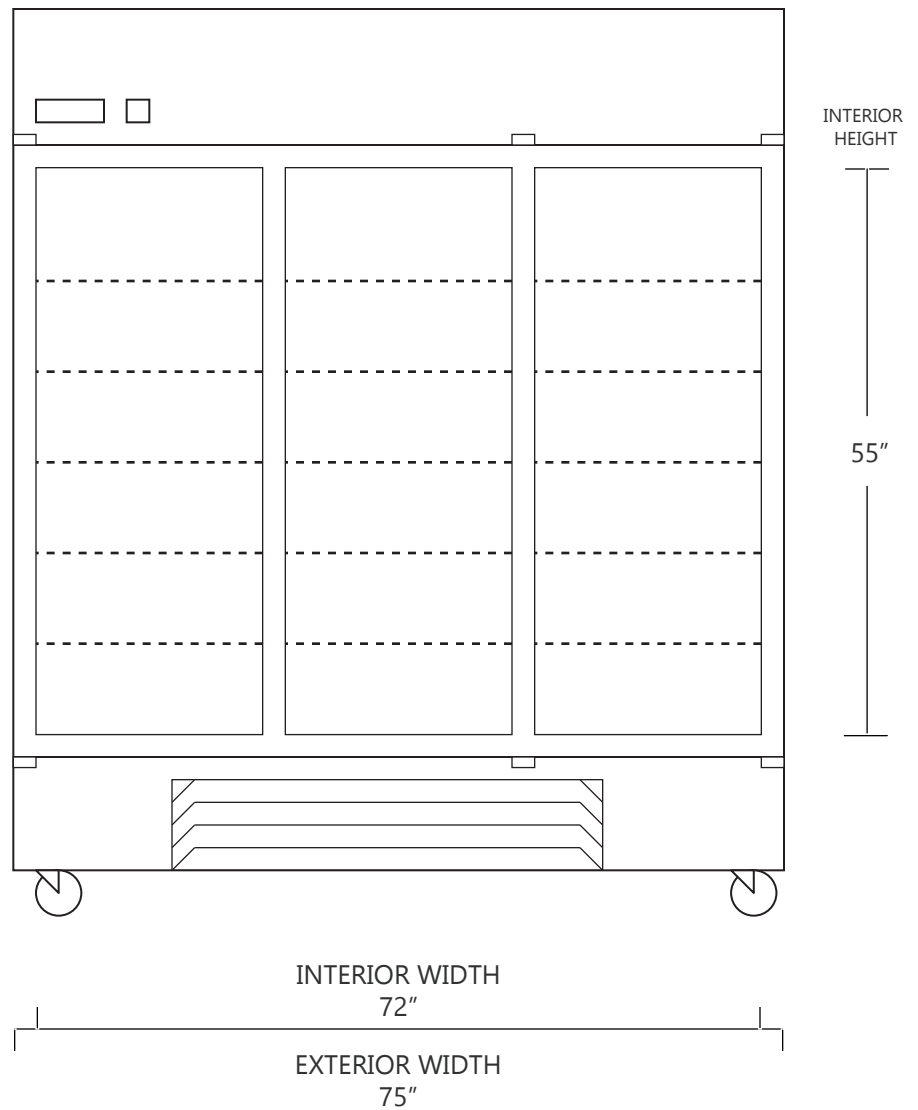

MODEL DH4-74GD

72 CUBIC FOOT LAB & PHARMACY REFRIGERATOR

	WIDTH	DEPTH	HEIGHT	WIDTH	DEPTH	HEIGHT
INTERIOR DIMENSIONS	72 IN	27 IN	55 IN	183 CM	69 CM	140 CM
EXTERIOR DIMENSIONS	75 IN	32 IN	81 IN	190 CM	81 CM	206 CM
CRATED DIMENSIONS	85 IN	41 IN	86 IN	215 CM	104 CM	218 CM

NOTE THAT SHELVES ARE SHOWN IN DEFAULT CONFIGURATION, AND CAN BE ADJUSTED IN 1" INCREMENTS

SIDE VIEW

FRONT VIEW

SO-LOW

NET WEIGHT : 690 LBS.
SHIPPING WEIGHT: 720 LBS.

SHIPPING OPTIONS

DOCK-TO-DOCK DELIVERY (REQUIRES FORKLIFT OR PALLET JACK)
DOCK-TO-DOCK DELIVERY WITH LIFTGATE (REQUIRES FORKLIFT OR PALLET JACK)
INSIDE DELIVERY (WHITE GLOVE DELIVERY)