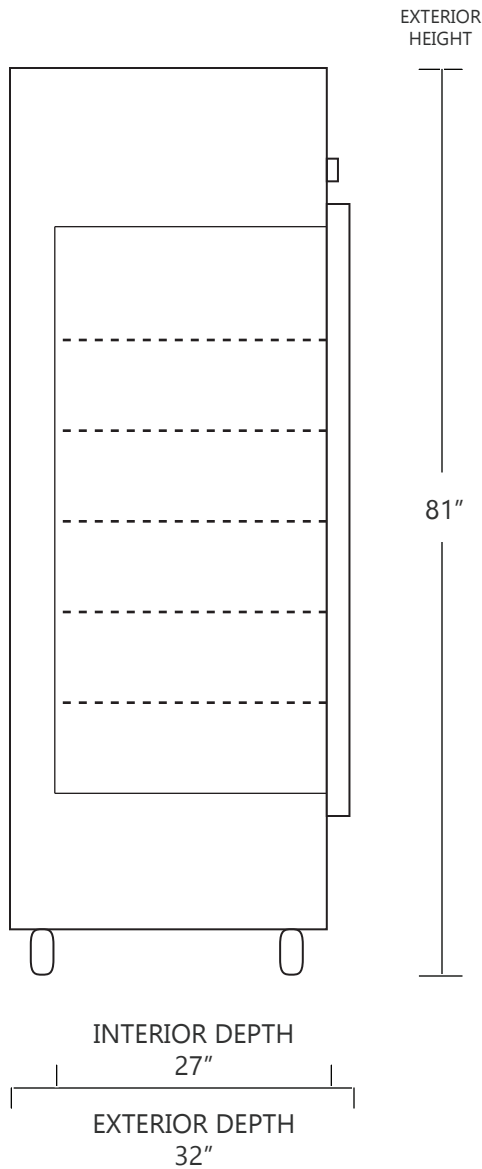

MODEL DH4-74GD

72 CUBIC FOOT LAB & PHARMACY REFRIGERATOR

	WIDTH	DEPTH	HEIGHT	WIDTH	DEPTH	HEIGHT
INTERIOR DIMENSIONS	72 IN	27 IN	55 IN	183 CM	69 CM	140 CM
EXTERIOR DIMENSIONS	75 IN	32 IN	81 IN	190 CM	81 CM	206 CM
CRATED DIMENSIONS	85 IN	41 IN	86 IN	215 CM	104 CM	218 CM

NOTE THAT SHELVES ARE SHOWN IN DEFAULT CONFIGURATION, AND CAN BE ADJUSTED IN 1" INCREMENTS

SIDE VIEW

FRONT VIEW

SO-LOW

NET WEIGHT : 690 LBS.
SHIPPING WEIGHT: 720 LBS.

SHIPPING OPTIONS

DOCK-TO-DOCK DELIVERY (REQUIRES FORKLIFT OR PALLET JACK)
DOCK-TO-DOCK DELIVERY WITH LIFTGATE (REQUIRES FORKLIFT OR PALLET JACK)
INSIDE DELIVERY (WHITE GLOVE DELIVERY)