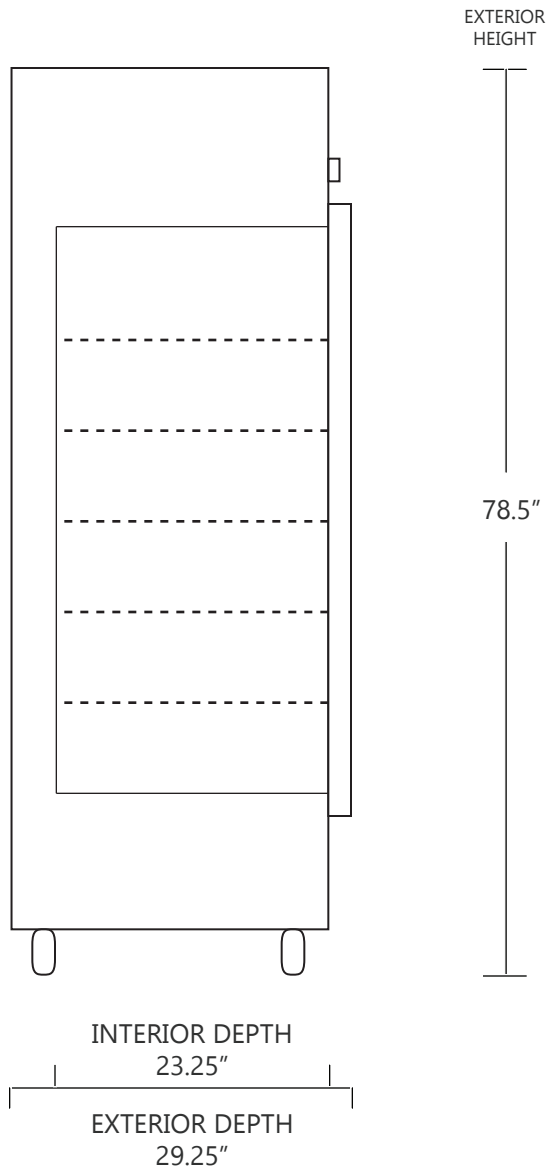

MODEL DH4-38GD

38 CUBIC FOOT LAB & PHARMACY REFRIGERATOR

	WIDTH	DEPTH	HEIGHT	WIDTH	DEPTH	HEIGHT
INTERIOR DIMENSIONS	43 IN	23.25 IN	60.5 IN	109 CM	59 CM	153 CM
EXTERIOR DIMENSIONS	47.25 IN	29.25 IN	78.5 IN	120 CM	74 CM	199 CM
CRATED DIMENSIONS	53 IN	43 IN	86 IN	134 CM	109 CM	218 CM

NOTE THAT SHELVES ARE SHOWN IN DEFAULT CONFIGURATION, AND CAN BE ADJUSTED IN 1" INCREMENTS

SIDE VIEW

FRONT VIEW

SO-LOW

NET WEIGHT : 450 LBS.
SHIPPING WEIGHT: 500 LBS.

SHIPPING OPTIONS

- DOCK-TO-DOCK DELIVERY (REQUIRES FORKLIFT OR PALLET JACK)
- DOCK-TO-DOCK DELIVERY WITH LIFTGATE (REQUIRES FORKLIFT OR PALLET JACK)
- INSIDE DELIVERY (WHITE GLOVE DELIVERY)