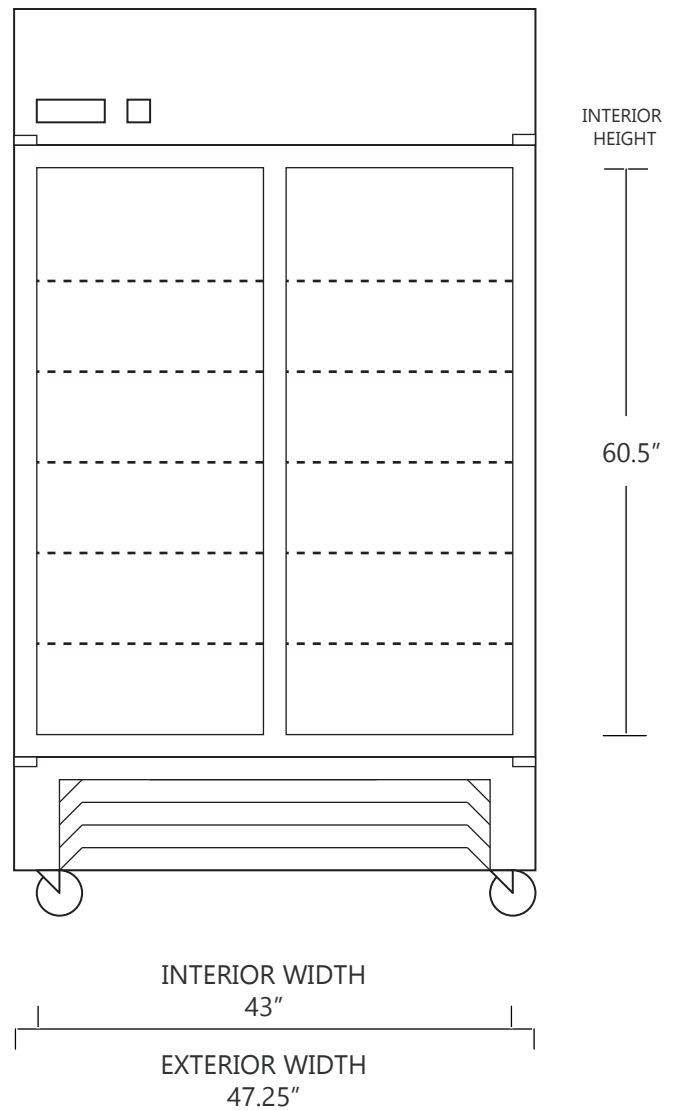

MODEL DH4-38GD

38 CUBIC FOOT LAB & PHARMACY REFRIGERATOR

	WIDTH	DEPTH	HEIGHT	WIDTH	DEPTH	HEIGHT
INTERIOR DIMENSIONS	43 IN	23.25 IN	60.5 IN	109 CM	59 CM	153 CM
EXTERIOR DIMENSIONS	47.25 IN	29.25 IN	78.5 IN	120 CM	74 CM	199 CM
CRATED DIMENSIONS	53 IN	43 IN	86 IN	134 CM	109 CM	218 CM

NOTE THAT SHELVES ARE SHOWN IN DEFAULT CONFIGURATION, AND CAN BE ADJUSTED IN 1" INCREMENTS

SIDE VIEW

FRONT VIEW

SO-LOW

NET WEIGHT : 450 LBS.
SHIPPING WEIGHT: 500 LBS.

SHIPPING OPTIONS

- DOCK-TO-DOCK DELIVERY (REQUIRES FORKLIFT OR PALLET JACK)
- DOCK-TO-DOCK DELIVERY WITH LIFTGATE (REQUIRES FORKLIFT OR PALLET JACK)
- INSIDE DELIVERY (WHITE GLOVE DELIVERY)