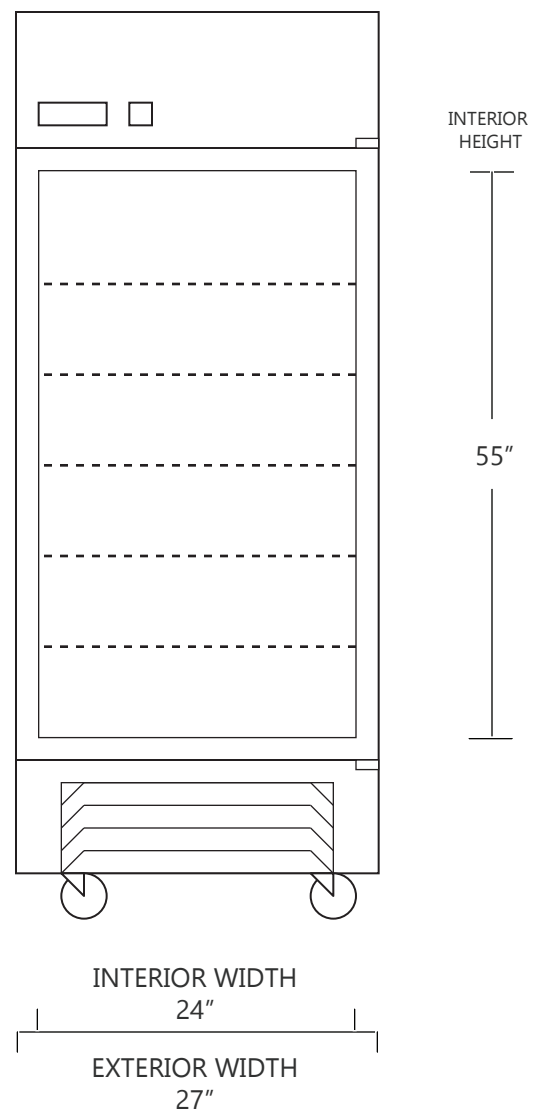

MODEL DH4-23GD

23 CUBIC FOOT LAB & PHARMACY REFRIGERATOR

	WIDTH	DEPTH	HEIGHT	WIDTH	DEPTH	HEIGHT
INTERIOR DIMENSIONS	24 IN	28.5 IN	55 IN	61 CM	72 CM	140 CM
EXTERIOR DIMENSIONS	27 IN	32 IN	81 IN	68 CM	81 CM	206 CM
CRATED DIMENSIONS	46 IN	43 IN	86 IN	116 CM	109 CM	218 CM

NOTE THAT SHELVES ARE SHOWN IN DEFAULT CONFIGURATION, AND CAN BE ADJUSTED IN 1" INCREMENTS

SIDE VIEW

FRONT VIEW

SO-LOW

NET WEIGHT : 375 LBS.
SHIPPING WEIGHT: 440 LBS.

SHIPPING OPTIONS

- DOCK-TO-DOCK DELIVERY (REQUIRES FORKLIFT OR PALLET JACK)
- DOCK-TO-DOCK DELIVERY WITH LIFTGATE (REQUIRES FORKLIFT OR PALLET JACK)
- INSIDE DELIVERY (WHITE GLOVE DELIVERY)