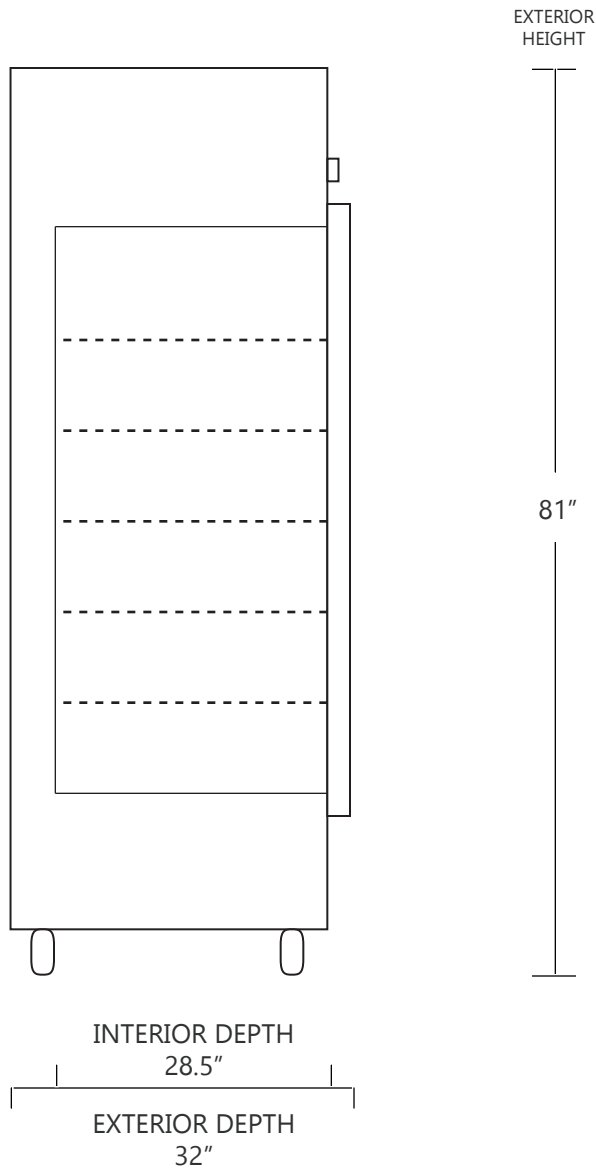

MODEL DH4-23GD

23 CUBIC FOOT LAB & PHARMACY REFRIGERATOR

	WIDTH	DEPTH	HEIGHT	WIDTH	DEPTH	HEIGHT
INTERIOR DIMENSIONS	24 IN	28.5 IN	55 IN	61 CM	72 CM	140 CM
EXTERIOR DIMENSIONS	27 IN	32 IN	81 IN	68 CM	81 CM	206 CM
CRATED DIMENSIONS	46 IN	43 IN	86 IN	116 CM	109 CM	218 CM

NOTE THAT SHELVES ARE SHOWN IN DEFAULT CONFIGURATION, AND CAN BE ADJUSTED IN 1" INCREMENTS

SIDE VIEW

FRONT VIEW

SO-LOW

NET WEIGHT : 375 LBS.
SHIPPING WEIGHT: 440 LBS.

SHIPPING OPTIONS

- DOCK-TO-DOCK DELIVERY (REQUIRES FORKLIFT OR PALLET JACK)
- DOCK-TO-DOCK DELIVERY WITH LIFTGATE (REQUIRES FORKLIFT OR PALLET JACK)
- INSIDE DELIVERY (WHITE GLOVE DELIVERY)