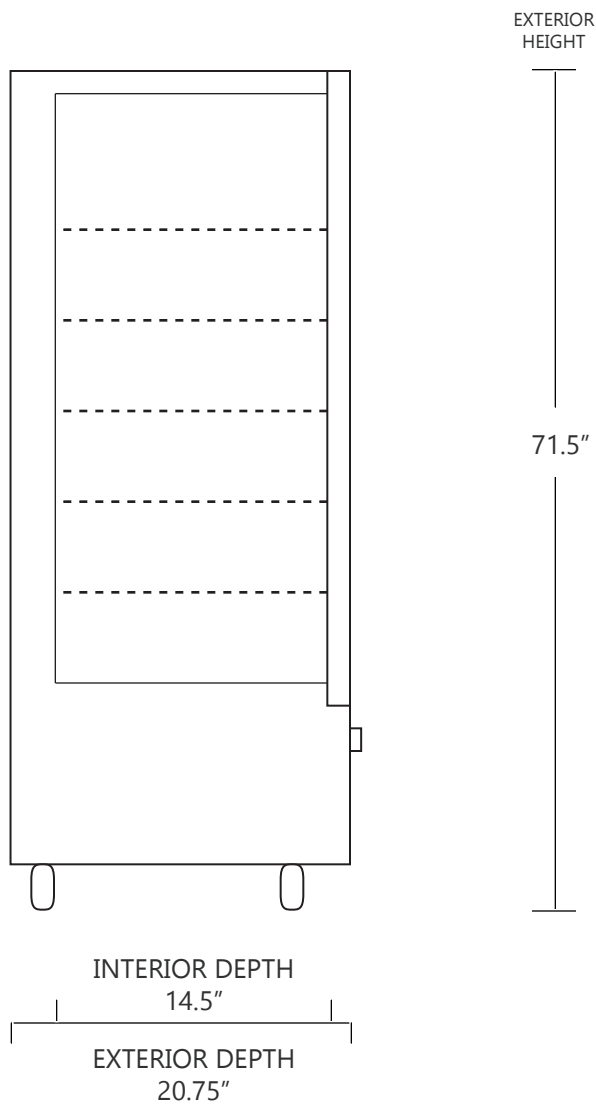

## 8 CUBIC FOOT LAB & PHARMACY REFRIGERATOR

	WIDTH	DEPTH	HEIGHT	WIDTH	DEPTH	HEIGHT
INTERIOR DIMENSIONS	15.75 IN	14.5 IN	46.75 IN	40 CM	36 CM	118 CM
EXTERIOR DIMENSIONS	19 IN	20.75 IN	71.5 IN	48 CM	52 CM	181 CM
CRATED DIMENSIONS	32 IN	32 IN	80 IN	81 CM	81 CM	203 CM

NOTE THAT SHELVES ARE SHOWN IN DEFAULT CONFIGURATION, AND CAN BE ADJUSTED IN 1" INCREMENTS

### SIDE VIEW