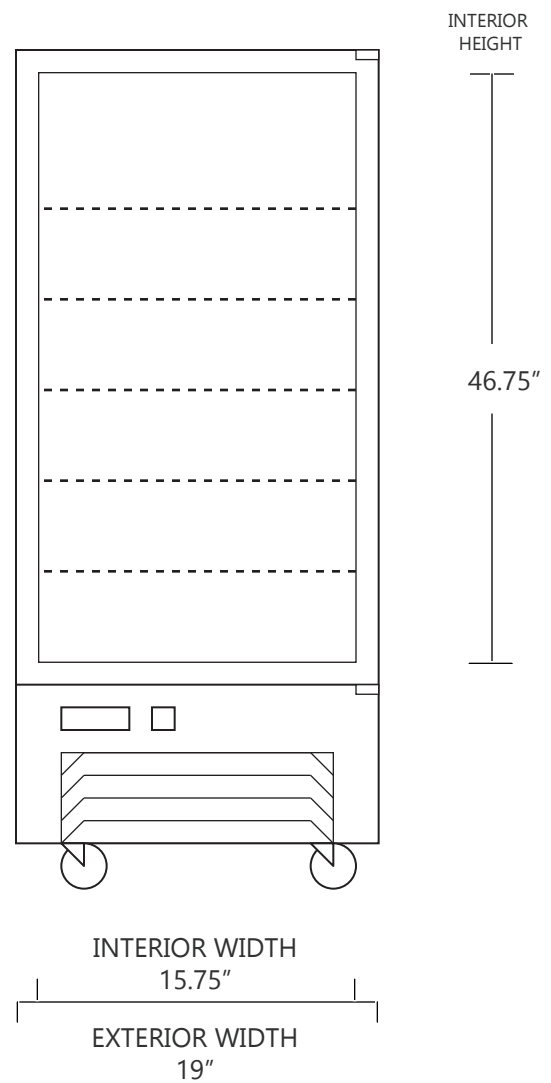

FRONT VIEW

SO-LOW

NET WEIGHT : 230 LBS.
SHIPPING WEIGHT: 300 LBS.

SHIPPING OPTIONS

DOCK-TO-DOCK DELIVERY (REQUIRES FORKLIFT OR PALLET JACK)
DOCK-TO-DOCK DELIVERY WITH LIFTGATE (REQUIRES FORKLIFT OR PALLET JACK)
INSIDE DELIVERY (WHITE GLOVE DELIVERY)