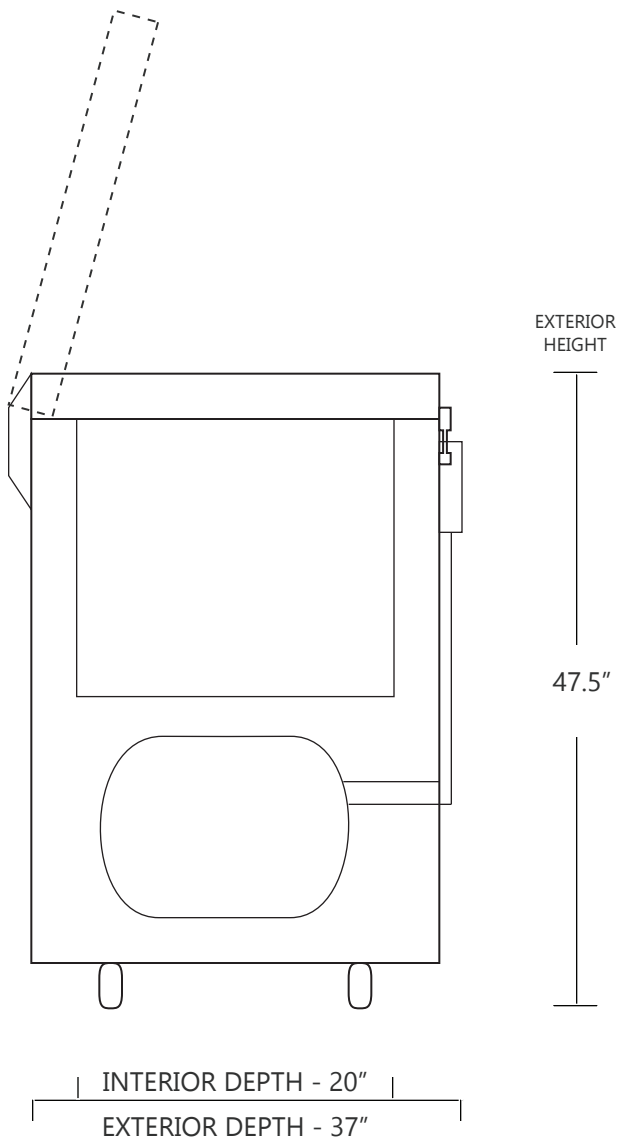

MODEL C40-14X

14 CUBIC FOOT ULTRA LOW TEMPERATURE FREEZER

	WIDTH	DEPTH	HEIGHT	WIDTH	DEPTH	HEIGHT
INTERIOR DIMENSIONS	62 IN	20 IN	20 IN	157 CM	50 CM	50 CM
EXTERIOR DIMENSIONS	72.5 IN	37 IN	47.5 IN	184 CM	93 CM	120 CM
CRATED DIMENSIONS	77 IN	42 IN	55 IN	203 CM	109 CM	144 CM

NOTE THAT THE FREEZER LID CAN OPEN UP TO APPROXIMATELY 75° FROM HORIZONTAL POSITION

SIDE VIEW

FRONT VIEW

SO-LOW

NET WEIGHT : 725 LBS.
SHIPPING WEIGHT: 900 LBS.

SHIPPING OPTIONS

DOCK-TO-DOCK DELIVERY (REQUIRES FORKLIFT OR PALLET JACK)
DOCK-TO-DOCK DELIVERY WITH LIFTGATE (REQUIRES FORKLIFT OR PALLET JACK)
INSIDE DELIVERY (WHITE GLOVE DELIVERY)