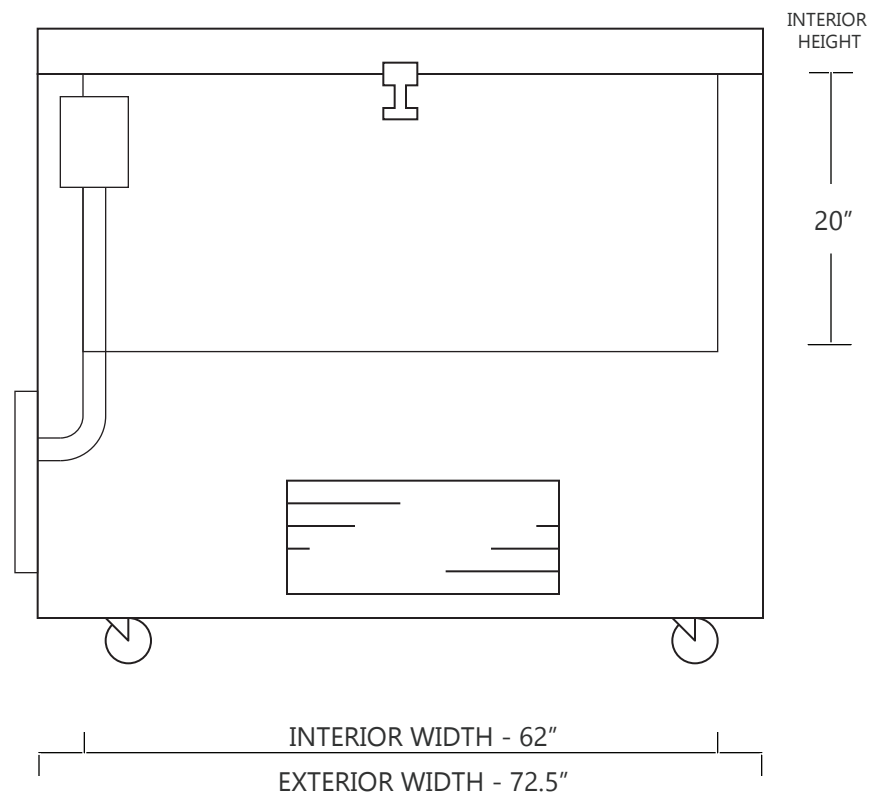

MODEL C40-14X

14 CUBIC FOOT ULTRA LOW TEMPERATURE FREEZER

	WIDTH	DEPTH	HEIGHT	WIDTH	DEPTH	HEIGHT
INTERIOR DIMENSIONS	62 IN	20 IN	20 IN	157 CM	50 CM	50 CM
EXTERIOR DIMENSIONS	72.5 IN	37 IN	47.5 IN	184 CM	93 CM	120 CM
CRATED DIMENSIONS	77 IN	42 IN	55 IN	203 CM	109 CM	144 CM

NOTE THAT THE FREEZER LID CAN OPEN UP TO APPROXIMATELY 75° FROM HORIZONTAL POSITION

SIDE VIEW

FRONT VIEW

SO-LOW

NET WEIGHT : 725 LBS.
SHIPPING WEIGHT: 900 LBS.

SHIPPING OPTIONS

DOCK-TO-DOCK DELIVERY (REQUIRES FORKLIFT OR PALLET JACK)
DOCK-TO-DOCK DELIVERY WITH LIFTGATE (REQUIRES FORKLIFT OR PALLET JACK)
INSIDE DELIVERY (WHITE GLOVE DELIVERY)