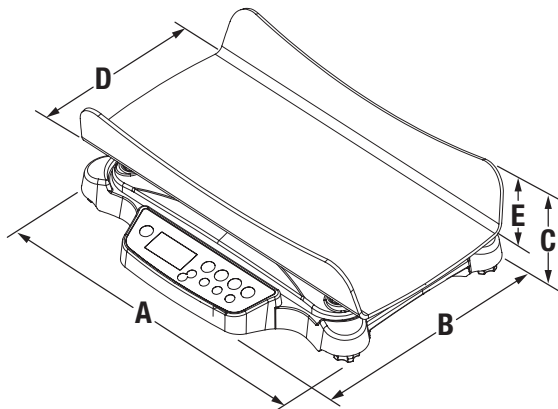

Dimensions

	Inches	Centimeters
A	24.0	60.8
B	19.0	48.2
C	6.8	17.1
D	17.0	43.2
E	3.5	8.9

COMPANION
ANIMAL SCALES