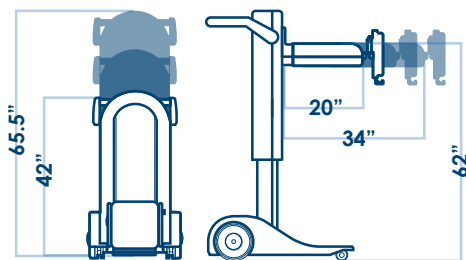

Footprint

Telescoping Ranges of Motion