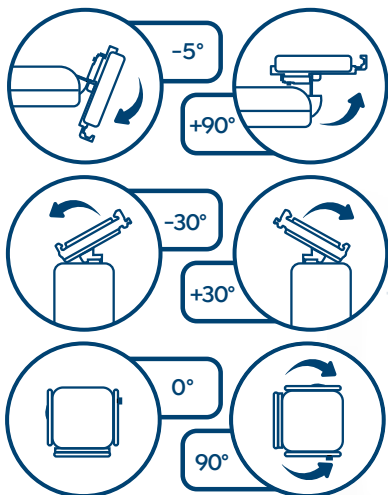

Panel Head Ranges of Motion

Omni Wheel Add-On