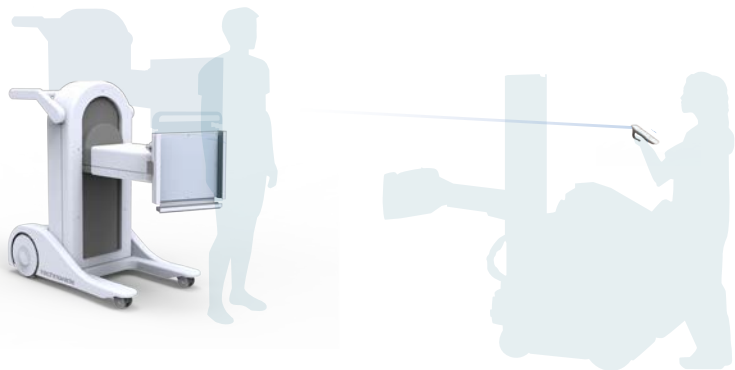

# SIDEKICK: The Mobile Bucky

A Mobile Positioning Companion for Mobile DR

With **powered vertical and horizontal travel**, plus **powered tilt and pivot motions**, let the Sidekick do all the work for you. No more awkward adjustments being made within the personal space of your patient, or valuable time being spent fine tuning without visibility of your frame of reference. Position your Sidekick with the press of a button!

- Wireless remote controlled motion
- Actuator-driven vertical and horizontal motions
- Actuator-driven panel tilt and pivot motions
- Coarse and fine adjustment settings
- Ergonomic panel loading and unloading
- Sanitizer and disinfectant resistant surface
- Locking casters