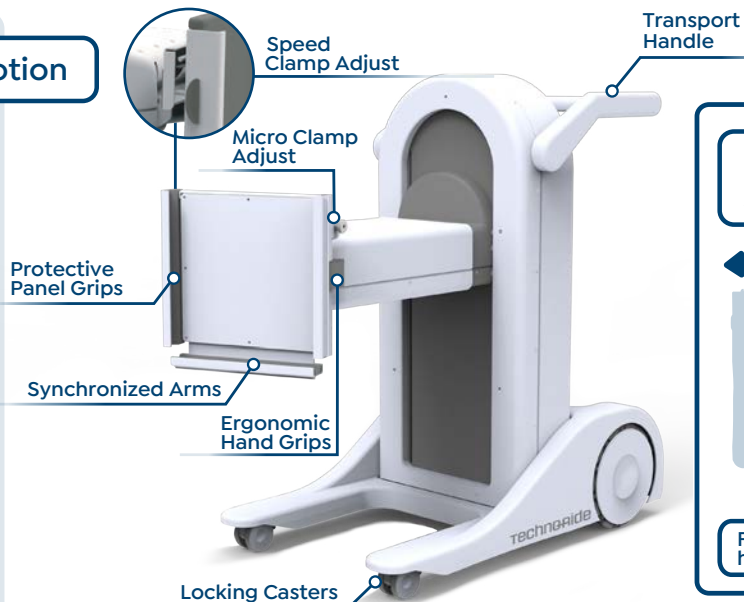

Panel Head Ranges of Motion

Omni Wheel Add-On