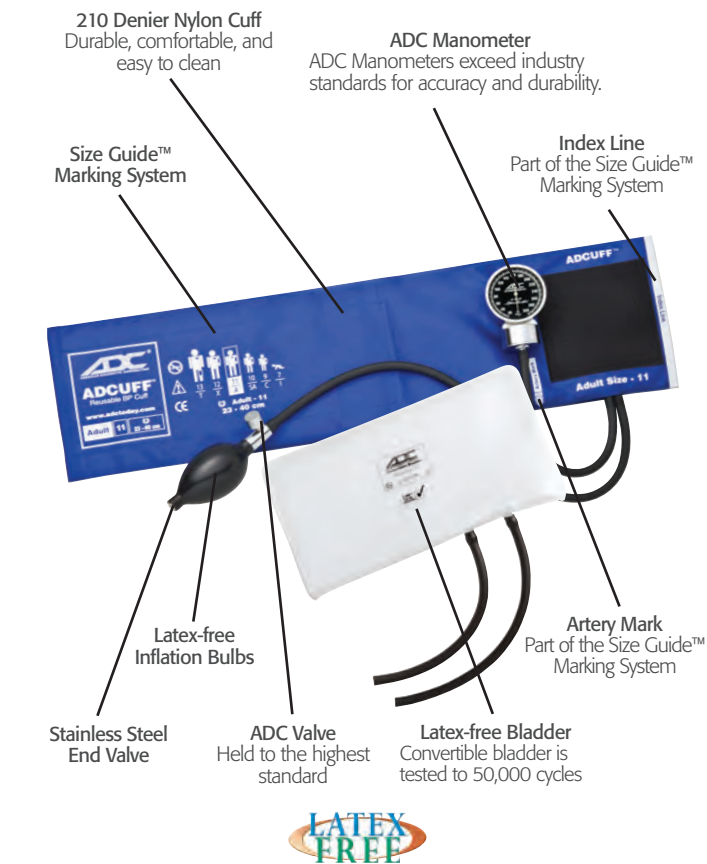

What Sets the ADC Sphygmomanometer Apart?

ORDERING INFORMATION

Product	Size	PBS	MT	AD	BCA	PP
Diagnostix™ 700	Adult	700-11APBS	700-11AMT	700-11AAD	700-11ABCA	700-11APP
	Small Adult			700-10SAAD		700-10SAPP
	Child			700-9CAD		700-9CPP
Diagnostix™ 703	Adult	703-11APBS	703-11AMT	703-11AAD	703-11ABCA	703-11APP
Multicuff Kit†	Child, Sm Ad., Adult			705PMK-PRT		
Diagnostix™ 720	Adult	720-11APBS	720-11AMT	720-11AAD	720-11ABCA	720-11APP
	Small Adult			720-10SAAD		720-10SAPP
	Child			720-9CAD		720-9CPP
Diagnostix™ 760	Adult	760-11APBS	760-11AMT	760-11AAD	760-11ABCA	760-11APP
	Small Adult			760-10SAAD		760-10SAPP
	Child			760-9CAD		760-9CPP
Pro's Combo™ Adimals	Small Adult			768-618-10SAAD		
	Small Adult Kit			768-618-10SAADKIT		
Pro's Combo II™***	Adult	768-11APBS	768-11AMT	768-11AAD	768-11ABCA	768-11APP
	Small Adult			768-10SAAD		768-10SAPP
	Child			768-9CAD		768-9CPP
Pro's Combo II™ SR**	Adult	768-641-11APBS	768-641-11AMT	768-641-11AAD	768-641-11ABCA	768-641-11APP
	Small Adult			768-641-10SAAD		768-641-10SAPP
	Child			768-641-9CAD		768-641-9CPP
Pro's Combo III™	Adult			778-603-11ABCA		
Adcuff 1-Tube	Adult	845-11APBS-1	845-11AMT-1	845-11AAD-1	845-11ABCA-1	845-11APP-1
	Small Adult			845-10SAAD-1		845-10SAPP-1
	Child			845-9CAD-1		845-9CPP-1
Adcuff 2-Tube	Adult	845-11APBS-2	845-11AMT-2	845-11AAD-2	845-11ABCA-2	845-11APP-2
	Small Adult			845-10SAAD-1		845-10SAPP-2
	Child			845-9CAD-1		845-9CPP-2
Adcuff Inflation Sys	Adult	865-11APBS	865-11AMT	865-11AAD	865-11ABCA	865-11APP
	Small Adult			845-10SAAD-1		865-10SAPP
	Child			845-9CAD-1		865-9CPP
Deluxe Zipper Case		888PBS	888MT	888AD	888BCA	888PP

**Shown in main product image. ***Shown in inset product image. †The Multicuff Kit comes with one child cuff in Puzzle Pieces, and one small adult cuff in Adimals, and one adult cuff in the Medical Theme.