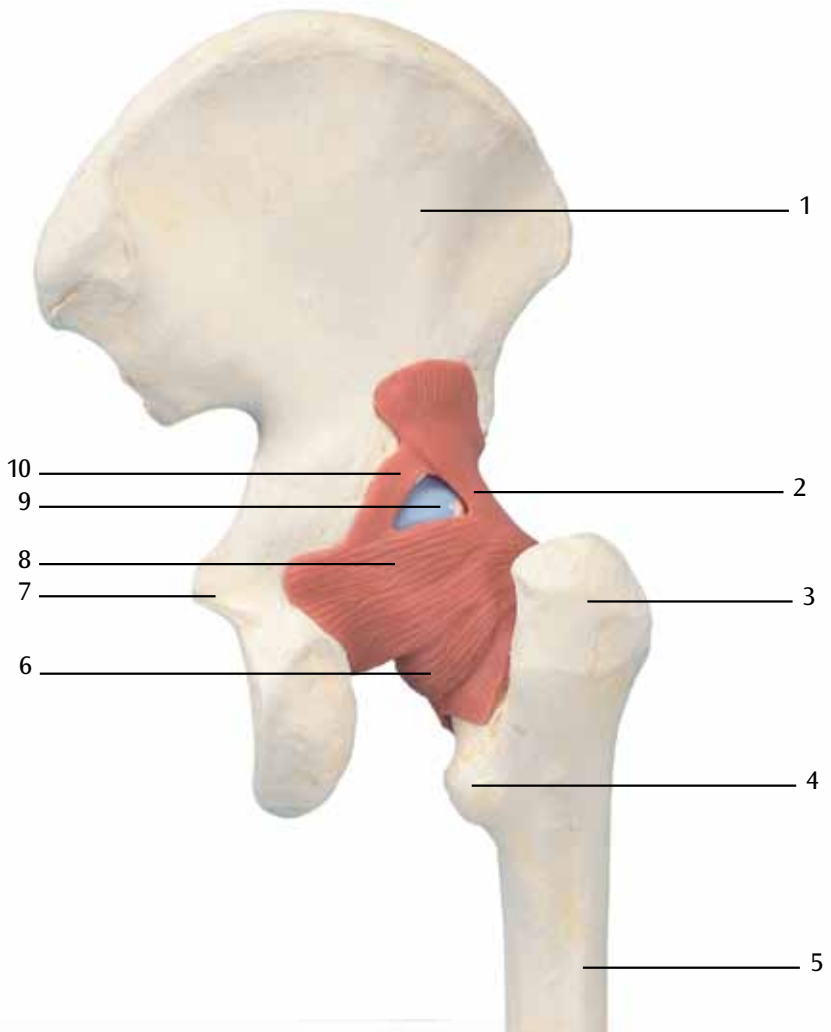

# Deluxe Functional Hip Joint Model

English

- 1 Iliac bone
- 2 Iliofemoral ligament
- 3 Greater trochanter
- 4 Lesser trochanter
- 5 Femur (thigh bone)
- 6 Zona orbicularis
- 7 Ischial spine
- 8 Ischiofemoral ligament
- 9 Head of femur (femoral head)
- 10 Acetabular labrum
- 11 Pubofemoral ligament

The following models are available from the Deluxe Functional Joint Model series:

A80/1 (1000160) Deluxe Functional Shoulder Joint Model

A81/1 (1000162) Deluxe Functional Hip Joint Model

A82/1 (1000164) Deluxe Functional Knee Joint Model

A83/1 (1000166) Deluxe Functional Elbow Joint Model

Please take note of this model as well:

A89 (1000180) Sectional Knee Joint Model

Further information is available at [www.3bscientific.com](http://www.3bscientific.com)