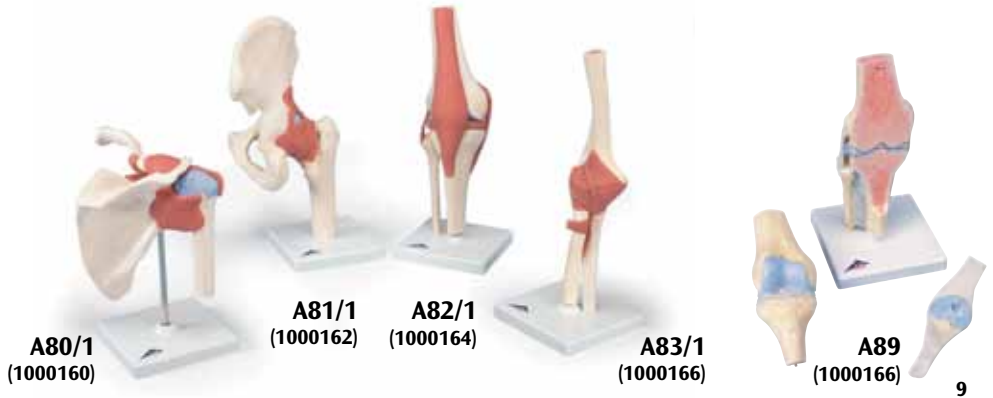

# Deluxe Functional Hip Joint Model

English

- 1 Iliac bone
- 2 Iliofemoral ligament
- 3 Greater trochanter
- 4 Lesser trochanter
- 5 Femur (thigh bone)
- 6 Zona orbicularis
- 7 Ischial spine
- 8 Ischiofemoral ligament
- 9 Head of femur (femoral head)
- 10 Acetabular labrum
- 11 Pubofemoral ligament

The following models are available from the Deluxe Functional Joint Model series:

A80/1 (1000160) Deluxe Functional Shoulder Joint Model

A81/1 (1000162) Deluxe Functional Hip Joint Model

A82/1 (1000164) Deluxe Functional Knee Joint Model

A83/1 (1000166) Deluxe Functional Elbow Joint Model

Please take note of this model as well:

A89 (1000180) Sectional Knee Joint Model

Further information is available at [www.3bscientific.com](http://www.3bscientific.com)