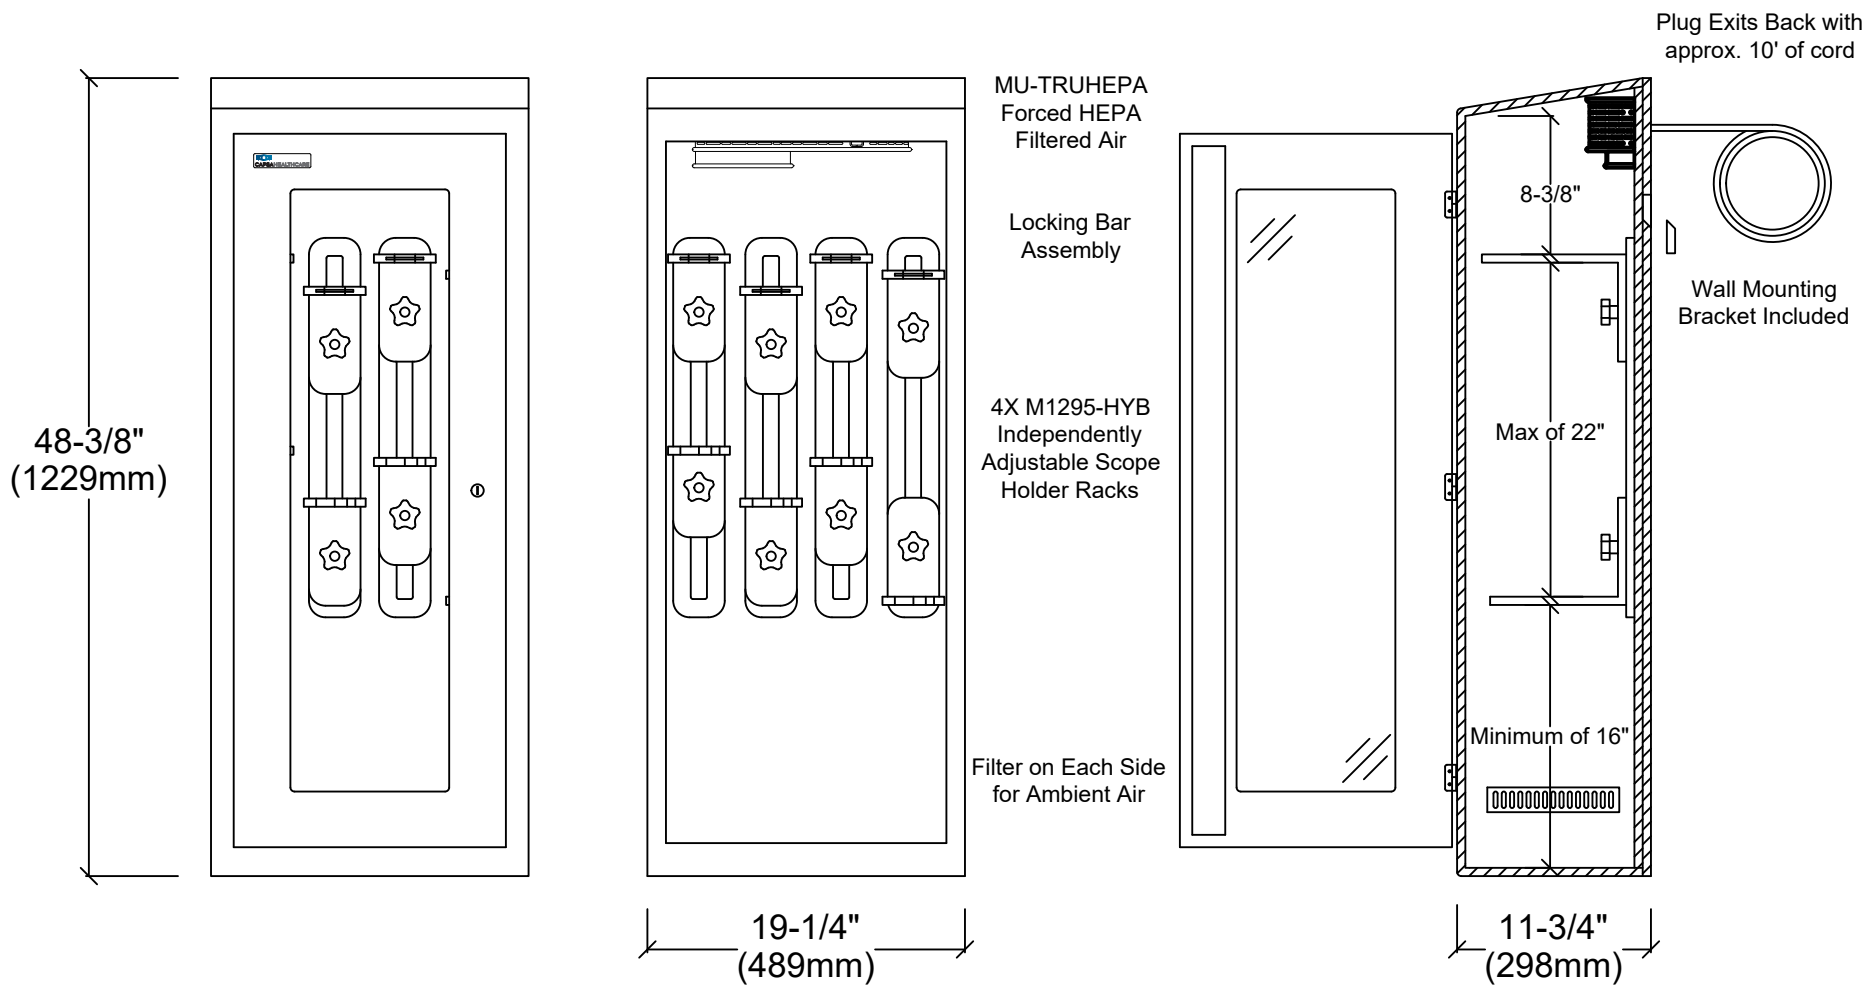

Item  
 HDPE PLASTIC CABINET  
 M1201HG-HEPA WALL SCOPE STORAGE CABINET  
 with Hinged See-through Door

Item  
 HDPE PLASTIC CABINET  
 M1201HG-HEPA-RIGID-HYB WALL SCOPE STORAGE CABINET  
 with Hinged See-through Door