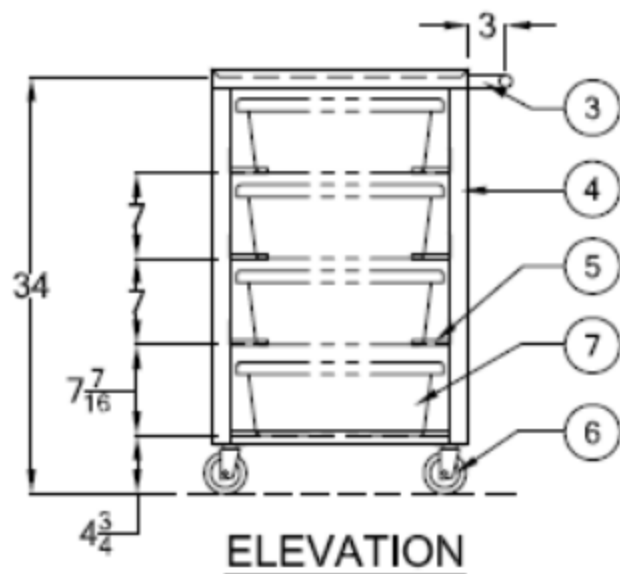

1	FLAT TOP W/ INVERTED "V" EDGE 4X
--	16GA300SERIES SS
2	1" DIAM. SS TUBE HANDLE
3	1" SS FLAT BAR HANDLE BRKT.
4	1-1/2" SQ. SS TUBE LEGS
5	SLIDES FOR BINS W/RAISED ENTRY
--	16GA300SERIES SS
6	HIGH TEMP PHENOLIC CASTERS 4" Dia.
7	ENDOSCOPE BINS

Item
 STAINLESS STEEL CART
 M6204SS MASS STAINLESS STEEL, STEEL CLEANABLE
 (Autoclavable) 4-Tier Scope Transport Cart