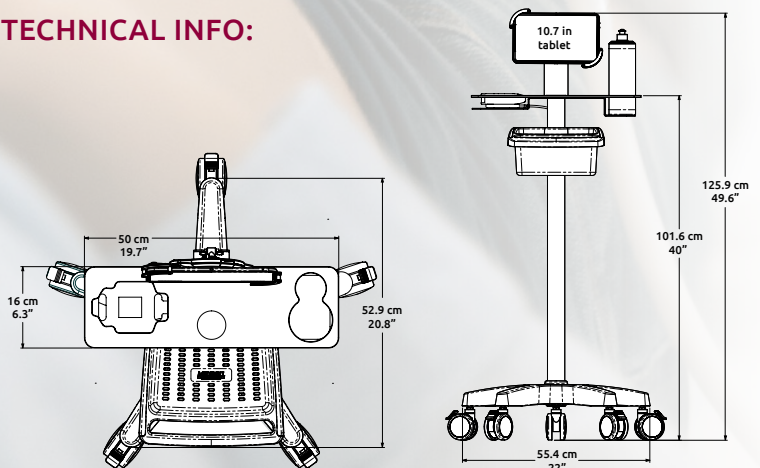

✓ SAFE & CHARGE

Keep the probe safe and charging with easy access in an exclusive compartment designed just for them, along with a dedicated, secure tablet holder

✓ MOBILITY & STABILITY

The lightweight 5-wheel base allows you to easily maneuver the cart with utmost stability

✓ DEDICATED DESIGN

Made with dedicated space for all components of your device, creating a unique user experience

TECHNICAL INFO:

V250730