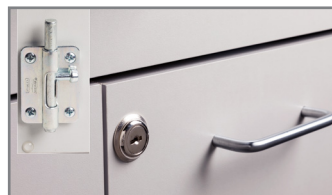

Options

066 Door & Inside Latch Combo