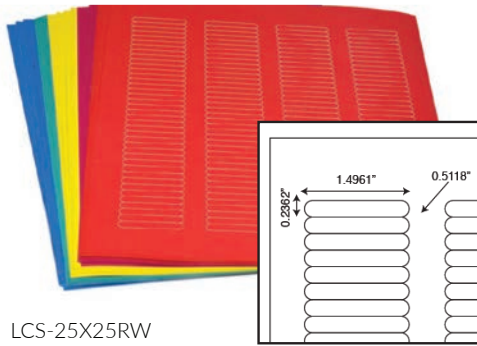

Cryogenic and Cold Storage Labels

Label Sheets

LCS-25X25RW

For Microplates

Item #	Description	Quantity	Color
LCS-38X6W	38x6mm	20 Sheets, 156 Labels Per Sheet	White ☐
LCS-38X6B	38x6mm	20 Sheets, 156 Labels Per Sheet	Blue ☐
LCS-38X6G	38x6mm	20 Sheets, 156 Labels Per Sheet	Green ☐
LCS-38X6N	38x6mm	20 Sheets, 156 Labels Per Sheet	Orange ☐
LCS-38X6R	38x6mm	20 Sheets, 156 Labels Per Sheet	Red ☐
LCS-38X6Y	38x6mm	20 Sheets, 156 Labels Per Sheet	Yellow ☐
LCS-38X6RW	38x6mm	20 Sheets, 780 Labels per Color	Assorted ☐
LCS-67X5W	67x5mm	20 Sheets, 99 Labels Per Sheet	White ☐

Assorted colors contains Blue, Green, Violet, Red, and Yellow