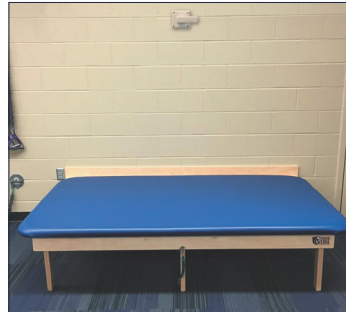

The Wall Mount Mat Table is a fold out mat table ideal for small spaces. The table is constructed of solid hardwood with a flat 1.5" high density foam cushion with softly rounded corners. A platform attaches to the wall in the back, while the three front legs and cushion fold out away from the wall when needed. The triple-bolted leg assembly adds extra durability.

STANDARD FEATURES:

- Load Capacity: 450 lbs.
- Solid hardwood frame and legs
- 3/4" Plywood top
- 1.5" High density foam flat cushion
- Rounded corners
- Triple-bolted leg assembly
- 10" Depth when folded
- ADA Compliant

Wall Mount
MAT TABLES

WMMT-4884

STANDARD TABLES:

WMMT-4884
48"W x 84"L x 19"H

WMMT-6084
60"W x 84"L x 19"H

STANDARD WOOD CHOICES:

Oak

Maple