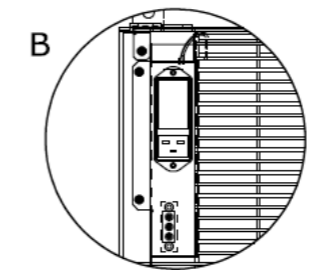

4 pcs plastic coated shelves  
max. load kg. 48

remote alarm

Description of changes:		Initials:	Date:
Author: <i>S. Stucki</i>	Checked:	LR 650	
Date: 2025-04-28	Date:		
Format: A3		Rev:	Rev. Date:
Scale: 1:16		Weight: 125kg	01
		Sheet:	1/1