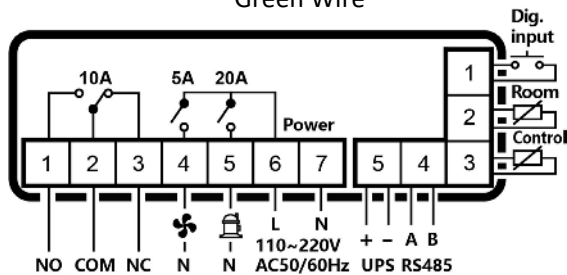

Controller wiring diagram MEC-183

Title: Wiring diagram for LFE

Revision: 01

Drawing (initials): DS

Date: 20/06/2023

Approval:

Stefan Stucki (22. jun. 2023 09:42 GMT+2)