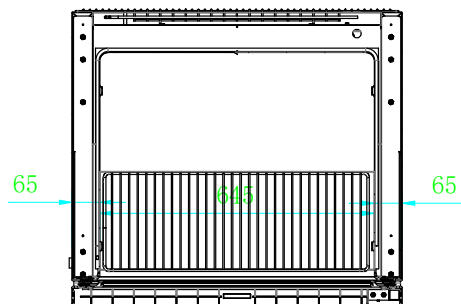

B-B

Title: Dimension drawing for LFE 490

Drawing no.: 5088234

Revision: 01

Drawing (initials): DS

Date: 22/06/2023

Approval: