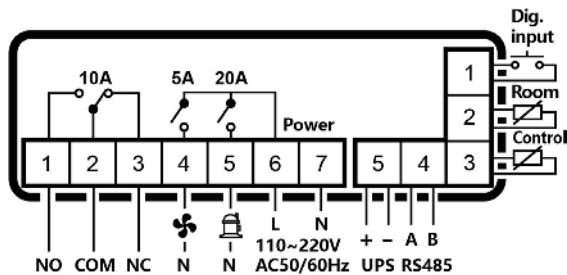

Controller wiring diagram MEC-183

Title: Wiring diagram for LRE

Revision: 01

Drawing (initials): DS

Date: 20/06/2023

Approval:

Stefan Stucki (22. jun. 2023 09:42 GMT+2)