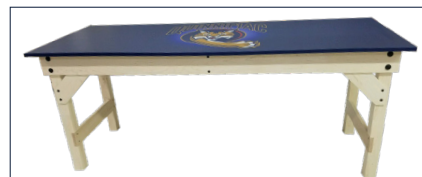

STANDARD FEATURES:

- Load Capacity: 450 lbs.
- Solid hardwood frame
- 4 Leg construction
- Flat, laminate top
- 24" Clearance for stools

FESS-LAB

STANDARD DIMENSIONS:

FESS-LAB
27"W x 72"L x 32"H

STANDARD WOOD CHOICES:

LOGO CP
Color Edge Print
(12"W x 12"H)

COLOR EDGE PRINT UPHOLSTERY CHOICES:

**Color Edge Print upholstery colors do not match Standard Upholstery colors.

Custom laminate colors and custom printed laminate available on orders of 10 or more tables. Please call for pricing.