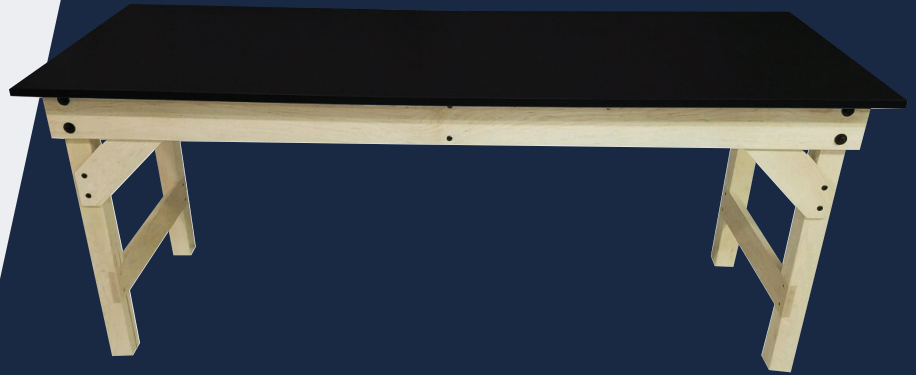

Combination LAB TABLE/DESK

The Combination Lab Table/Desk is a desk or treatment table ideal for classroom training. The table is constructed of solid hardwood with a flat, laminate top. Some on site assembly required.

STANDARD FEATURES:

- Load Capacity: 450 lbs.
- Solid hardwood frame
- 4 Leg construction
- Flat, laminate top
- 24" Clearance for stools

FESS-LAB

STANDARD DIMENSIONS:

FESS-LAB
27"W x 72"L x 32"H

STANDARD WOOD CHOICES:

STANDARD UPHOLSTERY CHOICES:

WOOD STAIN OPTION:

ESS-STAIN

STAIN CHOICES:

OPTIONS:

FLAB-2710
2" Vinyl/Foam Pad

Caster-Lab 4L
3" Total Locking Swivel Casters

CUSTOM CUSHION BRANDING:

LOGO CP
Color Edge Print
(12"W x 12"H)

COLOR EDGE PRINT UPHOLSTERY CHOICES:

**Color Edge Print upholstery colors do not match Standard Upholstery colors.

Custom laminate colors and custom printed laminate available on orders of 10 or more tables. Please call for pricing.