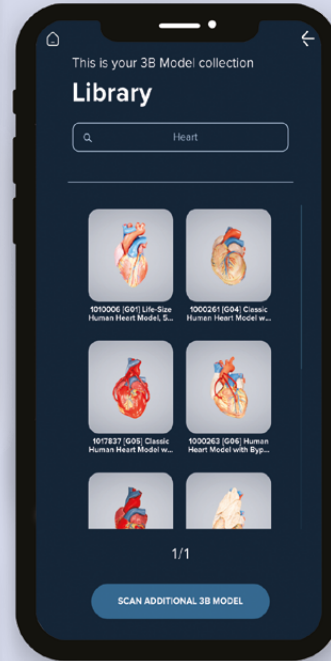

# ANATOMY GOES MOBILE WITH 3B SMART ANATOMY

Every original 3B Scientific® Anatomy Model opens direct access to its virtual twin on your smartphone, tablet or desktop – anytime and anywhere.

Start 3B SMART ANATOMY to:

- Test your skills in anatomy quizzes
- Use the commenting function to add notes to your digital model
- Access your files both online and offline

Simple main menu allowing easy navigation to all options and functions, for example:

- Access to your personal image library and network
- Scan function which allows you to scan your 3B Scientific Model and unlock its virtual content
- Account settings

Once you have opened the 3D virtual content, you have access to a variety of useful tools:

- Image rotation / zoom in / zoom out
- Call up of anatomical structures (in multiple languages)
- Drawing and Note function allows you to customize your personal view with additional useful information
- Augmented Reality function
- Quiz function to test and improve your anatomical knowledge