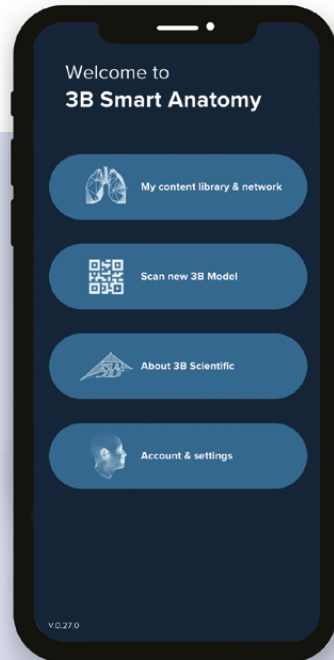

# ANATOMY GOES MOBILE WITH 3B SMART ANATOMY

Every original 3B Scientific® Anatomy Model opens direct access to its virtual twin on your smartphone, tablet or desktop – anytime and anywhere.

Start 3B SMART ANATOMY to:

- Test your skills in anatomy quizzes
- Use the commenting function to add notes to your digital model
- Access your files both online and offline

Simple main menu allowing easy navigation to all options and functions, for example:

- Access to your personal image library and network
- Scan function which allows you to scan your 3B Scientific Model and unlock its virtual content
- Account settings

Once you have opened the 3D virtual content, you have access to a variety of useful tools:

- Image rotation / zoom in / zoom out
- Call up of anatomical structures (in multiple languages)
- Drawing and Note function allows you to customize your personal view with additional useful information
- Augmented Reality function
- Quiz function to test and improve your anatomical knowledge