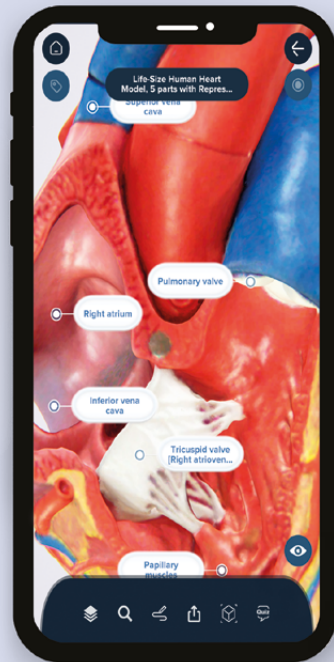

# ANATOMY GOES MOBILE WITH 3B SMART ANATOMY

Every original 3B Scientific® Anatomy Model opens direct access to its virtual twin on your smartphone, tablet or desktop – anytime and anywhere.

Start 3B SMART ANATOMY to:

- Test your skills in anatomy quizzes
- Use the commenting function to add notes to your digital model
- Access your files both online and offline

Simple main menu allowing easy navigation to all options and functions, for example:

- Access to your personal image library and network
- Scan function which allows you to scan your 3B Scientific Model and unlock its virtual content
- Account settings

Once you have opened the 3D virtual content, you have access to a variety of useful tools:

- Image rotation / zoom in / zoom out
- Call up of anatomical structures (in multiple languages)
- Drawing and Note function allows you to customize your personal view with additional useful information
- Augmented Reality function
- Quiz function to test and improve your anatomical knowledge