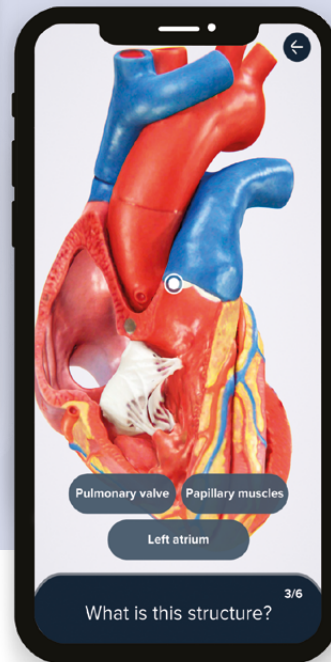

- Test your skills in anatomy quizzes
- Use the commenting function to add notes to your digital model
- Access your files both online and offline

Simple main menu allowing easy navigation to all options and functions, for example:

- Access to your personal image library and network
- Scan function which allows you to scan your 3B Scientific Model and unlock its virtual content
- Account settings

Once you have opened the 3D virtual content, you have access to a variety of useful tools:

- Image rotation / zoom in / zoom out
- Call up of anatomical structures (in multiple languages)
- Drawing and Note function allows you to customize your personal view with additional useful information
- Augmented Reality function
- Quiz function to test and improve your anatomical knowledge

You can view and manage your 3B Scientific Models and their virtual content at any time in your personal library.

Test your personal anatomical knowledge with the Quiz function:

- With instant results
- Final score evaluation