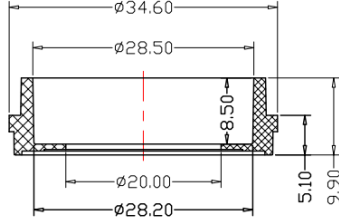

24 Well Glass Bottom Culture Plate

Glass Bottom Culture Dish

Φ15 Glass Bottom Culture Dish

Φ20 Glass Bottom Culture Dish

Cap of Glass Bottom Culture Dish