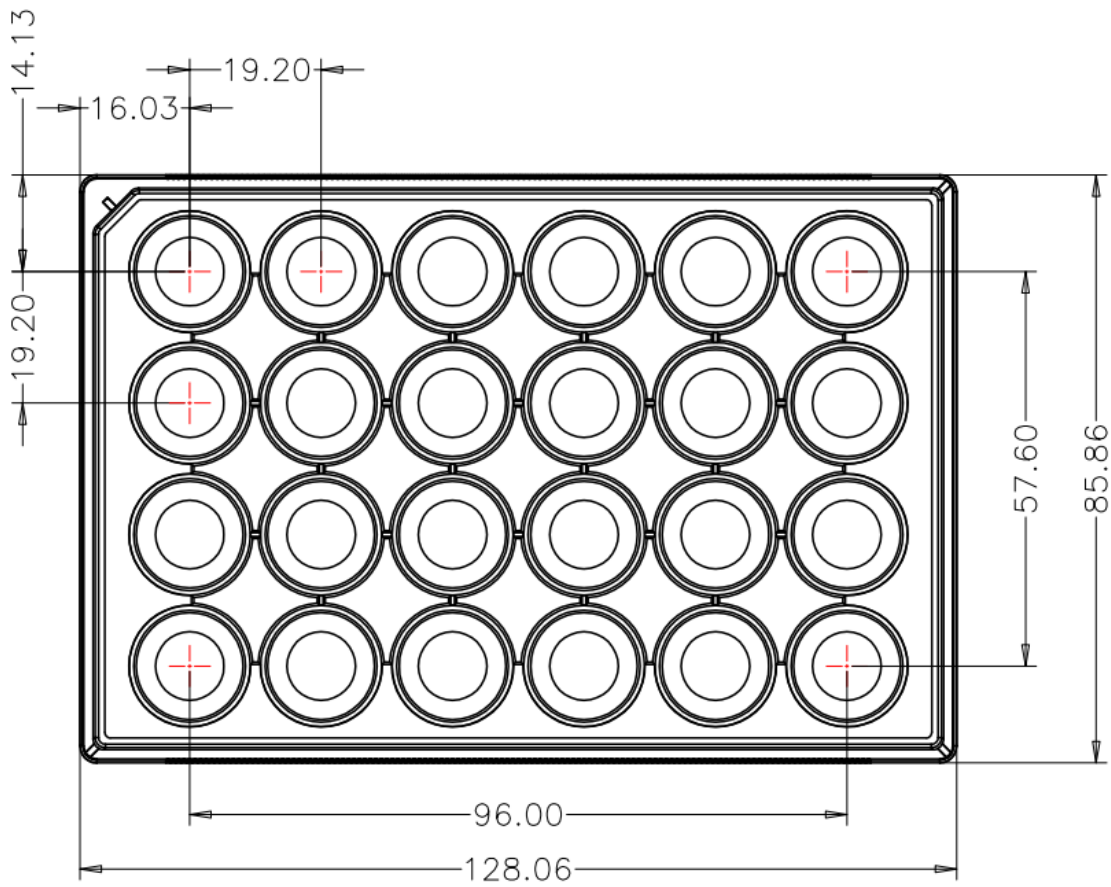

24 Well Glass Bottom Culture Plate

Glass Bottom Culture Dish

Φ15 Glass Bottom Culture Dish

Φ20 Glass Bottom Culture Dish

Cap of Glass Bottom Culture Dish