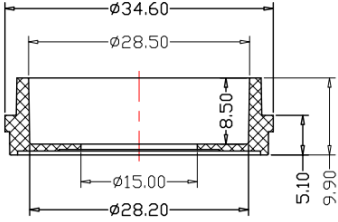

24 Well Glass Bottom Culture Plate

Glass Bottom Culture Dish

Φ15 Glass Bottom Culture Dish

Φ20 Glass Bottom Culture Dish

Cap of Glass Bottom Culture Dish