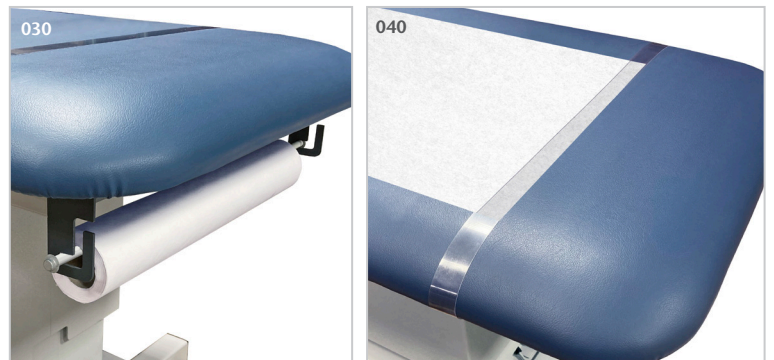

Paper Dispenser/Cutter Combo

- Paper dispenser and paper holder ordered as one option

034