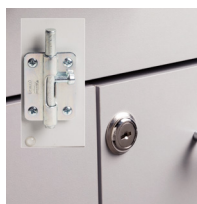

#### BASE CABINET SPECIFICATIONS

72" W x 18" D x 35" H

### Options

022 Sink

055 Door Locks

066 Door Lock & Inside Latch Combo

044 Add a Cabinet Drawer