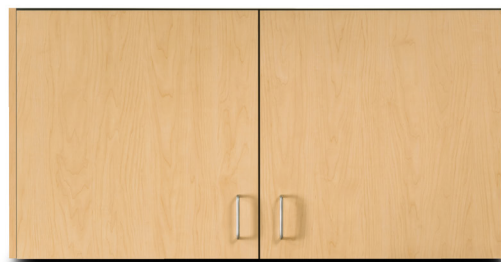

48" Wall & Base Cabinet Combo

824848 Wall and Base Cabinet Combo

Wall Cabinet

- Wall cabinet with 2 doors and 1 adjustable shelf
- Easy-clean, all laminate surface
- Tough, chip resistant edges
- Unit is pre-assembled to save installation time
- Cabinet easily mounts with hook and rail mounting system
- Satin finish pulls
- Choice of solid color or woodgrain laminates
- Fully adjustable, concealed, soft-close hinges

Base Cabinet

- Base cabinet with 2 drawers and 4 doors with 2 adjustable shelves
- Easy-clean, all laminate surfaces
- Tough, chip resistant edges
- Unit is pre-assembled to save installation time
- Fully adjustable, soft-close hinges
- 3.25" backsplash included with top
- Satin finish pulls
- Choice of solid color or woodgrain laminates
- Customizable with options