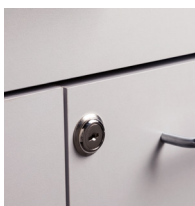

48" Wall & Base Cabinet Combo

824848 Wall and Base Cabinet Combo

Wall Cabinet

- Wall cabinet with 2 doors and 1 adjustable shelf
- Easy-clean, all laminate surface
- Tough, chip resistant edges
- Unit is pre-assembled to save installation time
- Cabinet easily mounts with hook and rail mounting system
- Satin finish pulls
- Choice of solid color or woodgrain laminates
- Fully adjustable, concealed, soft-close hinges

Base Cabinet

- Base cabinet with 2 drawers and 4 doors with 2 adjustable shelves
- Easy-clean, all laminate surfaces
- Tough, chip resistant edges
- Unit is pre-assembled to save installation time
- Fully adjustable, soft-close hinges
- 3.25" backsplash included with top
- Satin finish pulls
- Choice of solid color or woodgrain laminates
- Customizable with options

WALL CABINET SPECIFICATIONS

48" W x 12" D x 24" H

BASE CABINET SPECIFICATIONS

48" W x 18" D x 35" H

Options

022 Sink

055 Door Locks

066 Door Lock & Inside Latch Combo