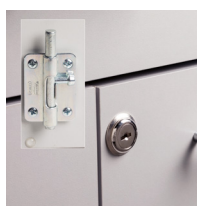

48" Wall & Base Cabinet Combo

824848 Wall and Base Cabinet Combo

Wall Cabinet

- Wall cabinet with 2 doors and 1 adjustable shelf
- Easy-clean, all laminate surface
- Tough, chip resistant edges
- Unit is pre-assembled to save installation time
- Cabinet easily mounts with hook and rail mounting system
- Satin finish pulls
- Choice of solid color or woodgrain laminates
- Fully adjustable, concealed, soft-close hinges

Base Cabinet

- Base cabinet with 2 drawers and 4 doors with 2 adjustable shelves
- Easy-clean, all laminate surfaces
- Tough, chip resistant edges
- Unit is pre-assembled to save installation time
- Fully adjustable, soft-close hinges
- 3.25" backsplash included with top
- Satin finish pulls
- Choice of solid color or woodgrain laminates
- Customizable with options

WALL CABINET SPECIFICATIONS

48" W x 12" D x 24" H

BASE CABINET SPECIFICATIONS

48" W x 18" D x 35" H

Options

022 Sink

055 Door Locks

066 Door Lock & Inside Latch Combo