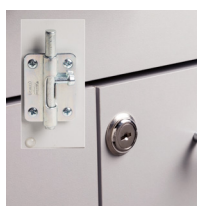

42" Wall & Base Cabinet Combo

824242 Wall and Base Cabinet Combo

Wall Cabinet

- Wall cabinet with 2 doors and 1 adjustable shelf
- Easy-clean, all laminate surface
- Tough, chip resistant edges
- Unit is pre-assembled to save installation time
- Cabinet easily mounts with hook and rail mounting system
- Satin finish pulls
- Choice of solid color or woodgrain laminates
- Fully adjustable, concealed, soft-close hinges

Base Cabinet

- Base cabinet with 2 drawers and 3 doors with 2 adjustable shelves
- Easy-clean, all laminate surfaces
- Tough, chip resistant edges
- Unit is pre-assembled to save installation time
- Fully adjustable, soft-close hinges
- 3.25" backsplash included with top
- Satin finish pulls
- Choice of solid color or woodgrain laminates
- Customizable with options

1

WALL CABINET SPECIFICATIONS

42" W x 12" D x 24" H

BASE CABINET SPECIFICATIONS

42" W x 18" D x 35" H

Options

022 Sink

055 Door Locks