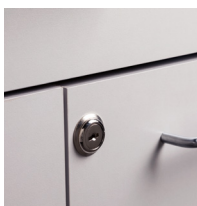

42" Wall & Base Cabinet Combo

824242 Wall and Base Cabinet Combo

Wall Cabinet

- Wall cabinet with 2 doors and 1 adjustable shelf
- Easy-clean, all laminate surface
- Tough, chip resistant edges
- Unit is pre-assembled to save installation time
- Cabinet easily mounts with hook and rail mounting system
- Satin finish pulls
- Choice of solid color or woodgrain laminates
- Fully adjustable, concealed, soft-close hinges

Base Cabinet

- Base cabinet with 2 drawers and 3 doors with 2 adjustable shelves
- Easy-clean, all laminate surfaces
- Tough, chip resistant edges
- Unit is pre-assembled to save installation time
- Fully adjustable, soft-close hinges
- 3.25" backsplash included with top
- Satin finish pulls
- Choice of solid color or woodgrain laminates
- Customizable with options

1

WALL CABINET SPECIFICATIONS

42" W x 12" D x 24" H

BASE CABINET SPECIFICATIONS

42" W x 18" D x 35" H

Options

022 Sink

055 Door Locks