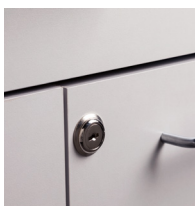

055 Door Locks