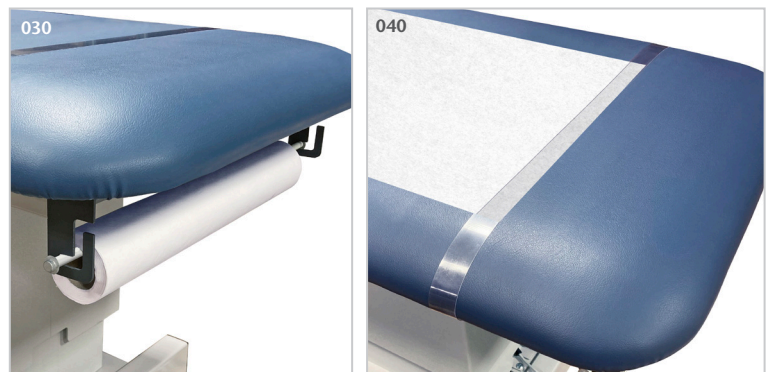

Paper Dispenser/Cutter Combo

- Paper dispenser and paper holder ordered as one option

034