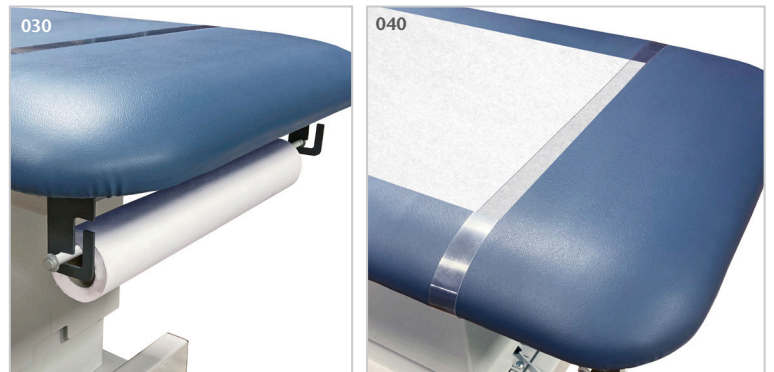

Paper Dispenser/Cutter Combo

- Paper dispenser and paper holder ordered as one option

034