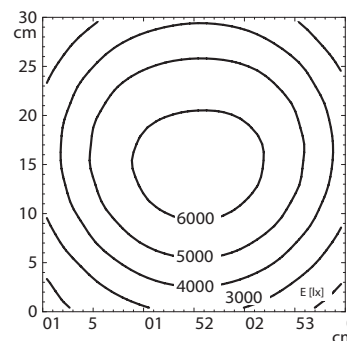

ORDERING INFORMATION

Model	Mounting Type	Special Features	Part No
Opticlux LED 10-2, UV - Handheld	Handheld	Wood light	D16067000
Opticlux USB charging station - accessory	Table or wall	USB integrated cable included	D16173000

Waldmann **W**

ENGINEER OF LIGHT.