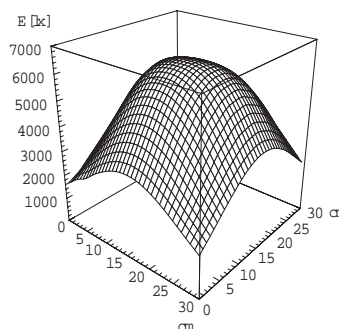

ORDERING INFORMATION

Model	Mounting Type	Special Features	Part No
Opticlux LED 10-2, UV - Handheld	Handheld	Wood light	D16067000
Opticlux USB charging station - accessory	Table or wall	USB integrated cable included	D16173000

Waldmann **W**

ENGINEER OF LIGHT.