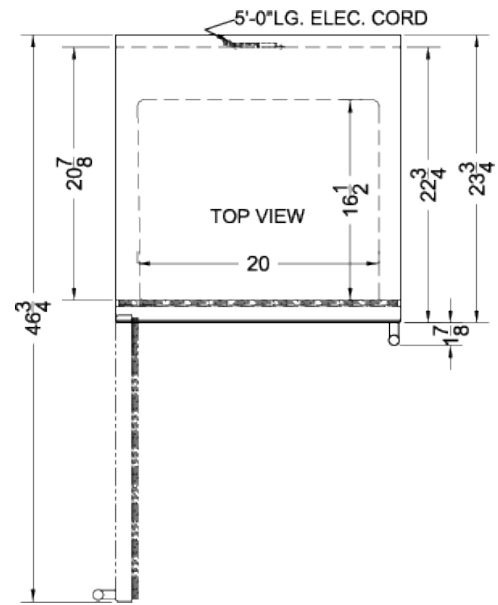

PTHC155GLHD

71.5" x 23.63" x 23.75" (H x W x D)

Single chamber passive heating blanket warmer with a self-closing glass door, stainless steel interior, digital thermostat, black cabinet, and lock

Highlights:

PTHC155GLHD Specifications:

Overview	
Nominal Width	24.0" (61 cm)
Nominal Depth	24.0" (61 cm)
Nominal Height	72.0" (183 cm)
Height of Cabinet	71.5" (182 cm)
Width	23.63" (60 cm)
Depth	23.75" (60 cm)
Depth with Handle	25.63" (65 cm)
Depth with door at 90°	46.75" (119 cm)
Capacity	12.17 cu.ft. (345 L)
Door	Glass
Cabinet	Black
US Electrical Safety	ETL
Canadian Electrical Safety	ETL-C
Amps	5.5
Voltage/Frequency	115 V AC/60 Hz
Weight	200.0 lbs. (91 kg)
Parts & Labor Warranty	1 Year
UPC	761101074054
Warming Cabinet	
Door Swing	LHD
Reversible	No
Adjustable Shelves	Yes
Shelf Type	Chrome
Shelf Qty	6
Thermostat Type	Digital
Interior Height	57.0" (145 cm)
Interior Width	20.0" (51 cm)
Interior Depth	16.5" (42 cm)
Dolly	Optional
Temperature Range	90 to 140°F