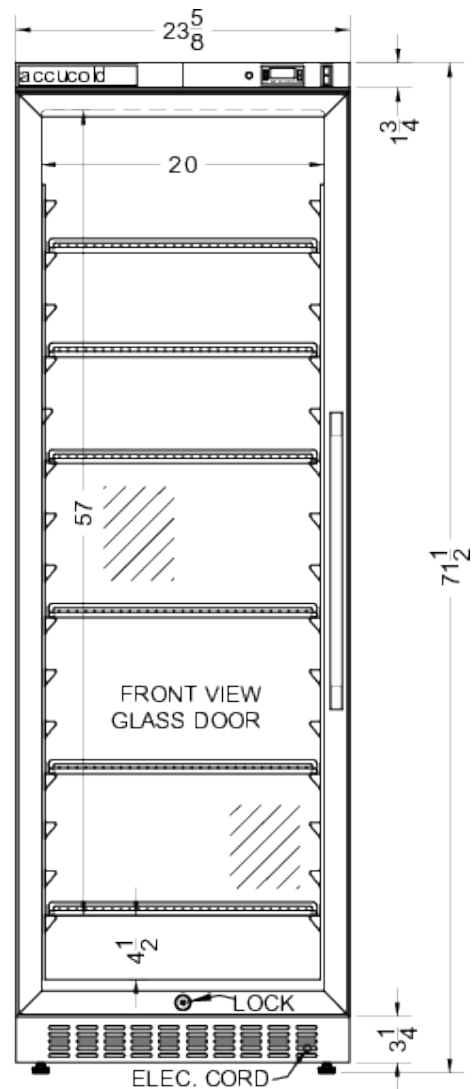

PTHC155GLHD

71.5" x 23.63" x 23.75" (H x W x D)

Single chamber passive heating blanket warmer with a self-closing glass door, stainless steel interior, digital thermostat, black cabinet, and lock

Highlights:

PTHC155GLHD Specifications:

Overview	
Nominal Width	24.0" (61 cm)
Nominal Depth	24.0" (61 cm)
Nominal Height	72.0" (183 cm)
Height of Cabinet	71.5" (182 cm)
Width	23.63" (60 cm)
Depth	23.75" (60 cm)
Depth with Handle	25.63" (65 cm)
Depth with door at 90°	46.75" (119 cm)
Capacity	12.17 cu.ft. (345 L)
Door	Glass
Cabinet	Black
US Electrical Safety	ETL
Canadian Electrical Safety	ETL-C
Amps	5.5
Voltage/Frequency	115 V AC/60 Hz
Weight	200.0 lbs. (91 kg)
Parts & Labor Warranty	1 Year
UPC	761101074054
Warming Cabinet	
Door Swing	LHD
Reversible	No
Adjustable Shelves	Yes
Shelf Type	Chrome
Shelf Qty	6
Thermostat Type	Digital
Interior Height	57.0" (145 cm)
Interior Width	20.0" (51 cm)
Interior Depth	16.5" (42 cm)
Dolly	Optional
Temperature Range	90 to 140°F