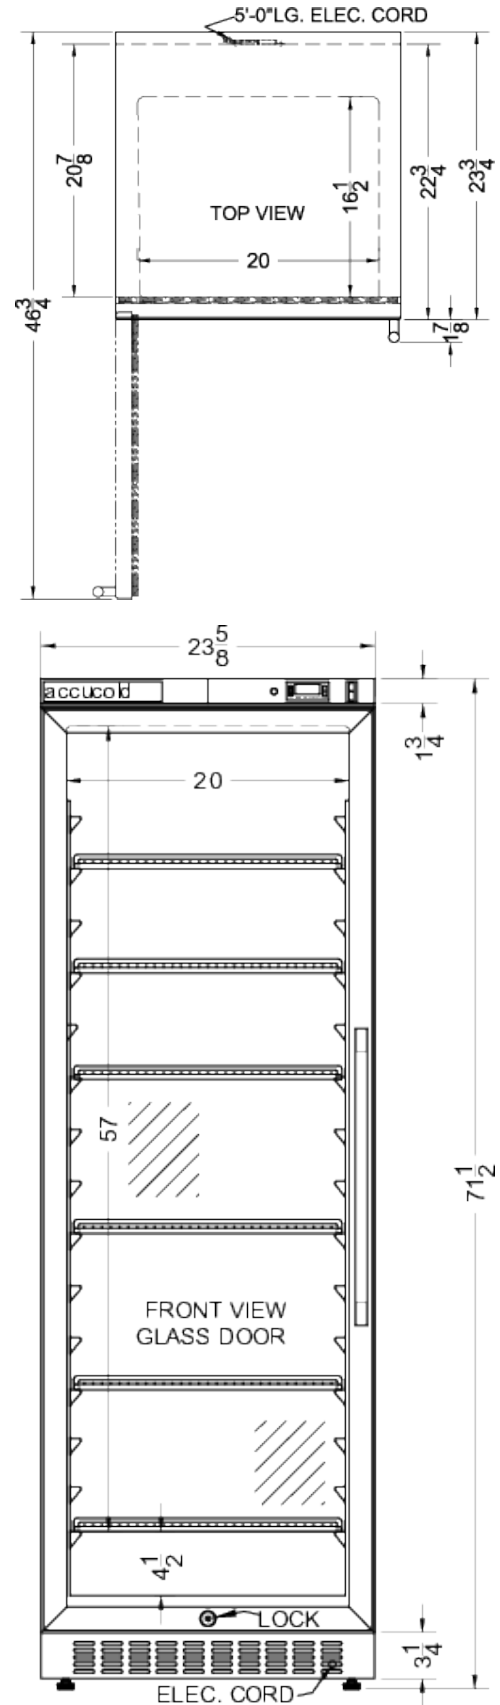

PTHC155GCSSLHD

71.5" x 23.63" x 23.75" (H x W x D)

Single chamber passive heating blanket warmer with a self-closing glass door, stainless steel interior, digital thermostat, stainless steel cabinet, and lock

PTHC155GCSSLHD Specifications:

Overview	
Nominal Width	24.0" (61 cm)
Nominal Depth	24.0" (61 cm)
Nominal Height	72.0" (183 cm)
Height of Cabinet	71.5" (182 cm)
Width	23.63" (60 cm)
Depth	23.75" (60 cm)
Depth with Handle	25.63" (65 cm)
Depth with door at 90°	46.75" (119 cm)
Capacity	12.17 cu.ft. (345 L)
Door	Glass
Cabinet	Stainless Steel
US Electrical Safety	ETL
Canadian Electrical Safety	ETL-C
Amps	5.5
Voltage/Frequency	115 V AC/60 Hz
Weight	210.0 lbs. (95 kg)
Parts & Labor Warranty	1 Year
UPC	761101074078
Warming Cabinet	
Door Swing	LHD
Reversible	No
Adjustable Shelves	Yes
Shelf Type	Chrome
Shelf Qty	6
Thermostat Type	Digital
Interior Height	57.0" (145 cm)
Interior Width	20.0" (51 cm)
Interior Depth	16.5" (42 cm)
Dolly	Optional
Temperature Range	90 to 140°F