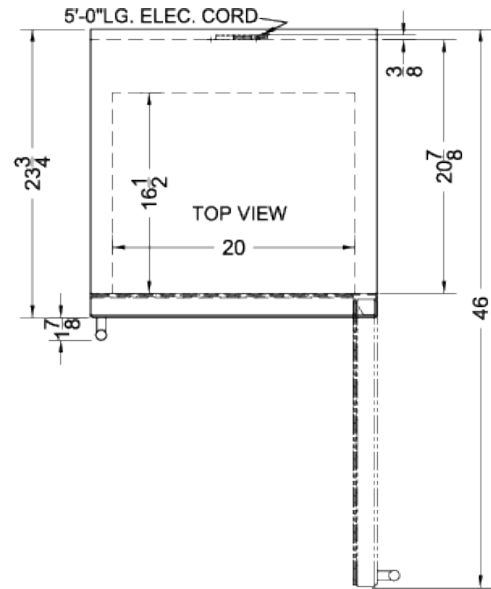

PTHC125G

60" x 23.63" x 23.75" (H x W x D)

Single chamber passive heating blanket warmer with a self-closing glass door, stainless steel interior, digital thermostat, stainless steel cabinet, and lock

Highlights:

PTHC125G Specifications:

Overview	
Nominal Width	24.0" (61 cm)
Nominal Depth	24.0" (61 cm)
Nominal Height	60.0" (152 cm)
Height of Cabinet	60.0" (152 cm)
Width	23.63" (60 cm)
Depth	23.75" (60 cm)
Depth with Handle	25.63" (65 cm)
Depth with door at 90°	46.0" (117 cm)
Capacity	10.57 cu.ft. (299 L)
Door	Glass
Cabinet	Stainless Steel
US Electrical Safety	ETL
Canadian Electrical Safety	ETL-C
Amps	5.5
Voltage/Frequency	115 V AC/60 Hz
Weight	160.0 lbs. (73 kg)
Parts & Labor Warranty	1 Year
UPC	761101066127
Warming Cabinet	
Door Swing	RHD
Reversible	No
Adjustable Shelves	Yes
Shelf Type	Chrome
Shelf Qty	4
Thermostat Type	Digital
Interior Height	45.25" (115 cm)
Interior Width	20.0" (51 cm)
Interior Depth	16.5" (42 cm)
Dolly	Optional
Temperature Range	90 to 140°F