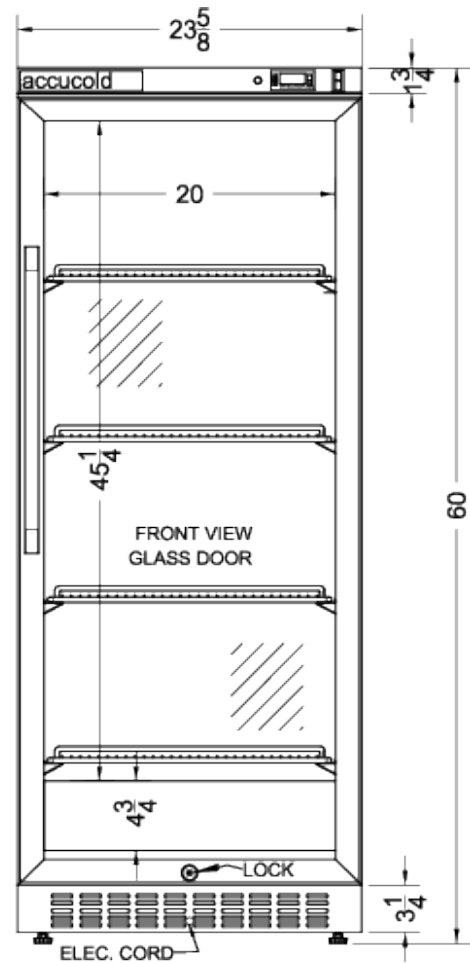

PTHC125G

60" x 23.63" x 23.75" (H x W x D)

Single chamber passive heating blanket warmer with a self-closing glass door, stainless steel interior, digital thermostat, stainless steel cabinet, and lock

Highlights:

PTHC125G Specifications:

Overview	
Nominal Width	24.0" (61 cm)
Nominal Depth	24.0" (61 cm)
Nominal Height	60.0" (152 cm)
Height of Cabinet	60.0" (152 cm)
Width	23.63" (60 cm)
Depth	23.75" (60 cm)
Depth with Handle	25.63" (65 cm)
Depth with door at 90°	46.0" (117 cm)
Capacity	10.57 cu.ft. (299 L)
Door	Glass
Cabinet	Stainless Steel
US Electrical Safety	ETL
Canadian Electrical Safety	ETL-C
Amps	5.5
Voltage/Frequency	115 V AC/60 Hz
Weight	160.0 lbs. (73 kg)
Parts & Labor Warranty	1 Year
UPC	761101066127
Warming Cabinet	
Door Swing	RHD
Reversible	No
Adjustable Shelves	Yes
Shelf Type	Chrome
Shelf Qty	4
Thermostat Type	Digital
Interior Height	45.25" (115 cm)
Interior Width	20.0" (51 cm)
Interior Depth	16.5" (42 cm)
Dolly	Optional
Temperature Range	90 to 140°F