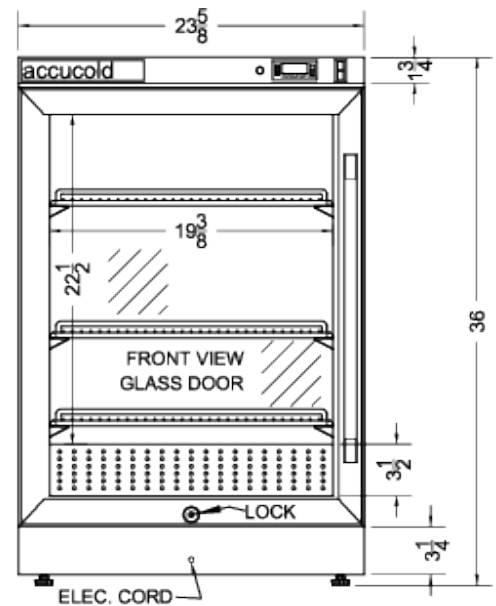

No internal fans or moving parts ensure silent, safe, and efficient operation

Stainless steel interior for durable use and easy cleaning

Product Features:

90 to 140°F temperature range	Designed and set to keep blankets warm in hospitals, medical and physical therapy offices, spas, and other facilities
Passive heating	Fixed heaters located at the bottom of the cabinet with no fans or moving parts to minimize lint buildup for safer, more efficient use
Digital thermostat	Electronic controls are conveniently located externally for easy temperature adjustment
Electronic readout	Large LED temperature display ensures your staff can easily monitor the interior temperature
Silent operation	No moving parts to ensure a quiet performance
Double pane tempered glass door	Heat-safe glass door offers a full view of stored contents, with a stainless steel door trim to highlight the interior
Professional handle	Stainless steel handle completes the professional look
Stainless steel interior	Interior walls are constructed from stainless steel to ensure lasting durability and easy cleaning
Cantilevered shelving system	Three easily adjustable chrome shelves to accommodate virtually any size

PTHC65GLHD Specifications:

Overview	
Nominal Width	24.0" (61 cm)
Nominal Depth	24.0" (61 cm)
Nominal Height	36.0" (91 cm)
Height of Cabinet	36.0" (91 cm)
Width	23.63" (60 cm)
Depth	23.5" (60 cm)
Depth with Handle	25.38" (64 cm)
Depth with door at 90°	46.0" (117 cm)
Capacity	4.57 cu.ft. (129 L)
Door	Glass
Cabinet	Stainless Steel
US Electrical Safety	ETL
Canadian Electrical Safety	ETL-C
Amps	5.5
Voltage/Frequency	115 V AC/60 Hz
Weight	140.0 lbs. (64 kg)
Parts & Labor Warranty	1 Year
UPC	761101074023
Warming Cabinet	
Door Swing	LHD
Reversible	No
Adjustable Shelves	Yes
Shelf Type	Chrome
Shelf Qty	3
Thermostat Type	Digital
Interior Height	22.5" (57 cm)
Interior Width	19.38" (49 cm)
Interior Depth	17.38" (44 cm)
Level Legs	4
Dolly	Optional
Temperature Range	90 to 140°F