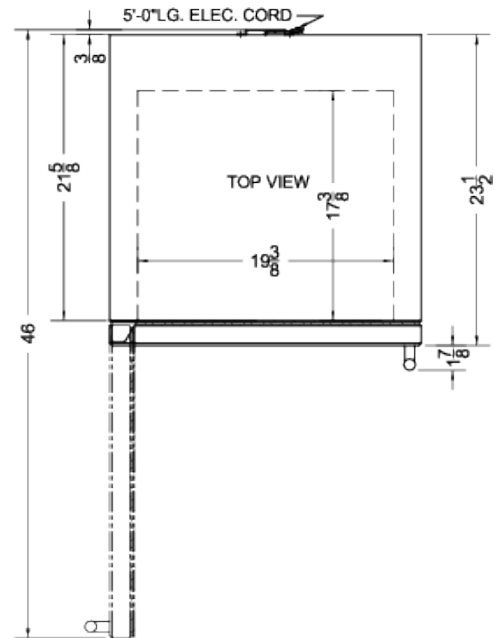

PTHC65GLHD

36" x 23.63" x 23.5" (H x W x D)

Single chamber passive heating blanket warmer with glass door, stainless steel interior and exterior, digital thermostat, and lock

Highlights:

Designed and assembled in the USA

PTHC65GLHD Specifications:

Overview	
Nominal Width	24.0" (61 cm)
Nominal Depth	24.0" (61 cm)
Nominal Height	36.0" (91 cm)
Height of Cabinet	36.0" (91 cm)
Width	23.63" (60 cm)
Depth	23.5" (60 cm)
Depth with Handle	25.38" (64 cm)
Depth with door at 90°	46.0" (117 cm)
Capacity	4.57 cu.ft. (129 L)
Door	Glass
Cabinet	Stainless Steel
US Electrical Safety	ETL
Canadian Electrical Safety	ETL-C
Amps	5.5
Voltage/Frequency	115 V AC/60 Hz
Weight	140.0 lbs. (64 kg)
Parts & Labor Warranty	1 Year
UPC	761101074023
Warming Cabinet	
Door Swing	LHD
Reversible	No
Adjustable Shelves	Yes
Shelf Type	Chrome
Shelf Qty	3
Thermostat Type	Digital
Interior Height	22.5" (57 cm)
Interior Width	19.38" (49 cm)
Interior Depth	17.38" (44 cm)
Level Legs	4
Dolly	Optional
Temperature Range	90 to 140°F